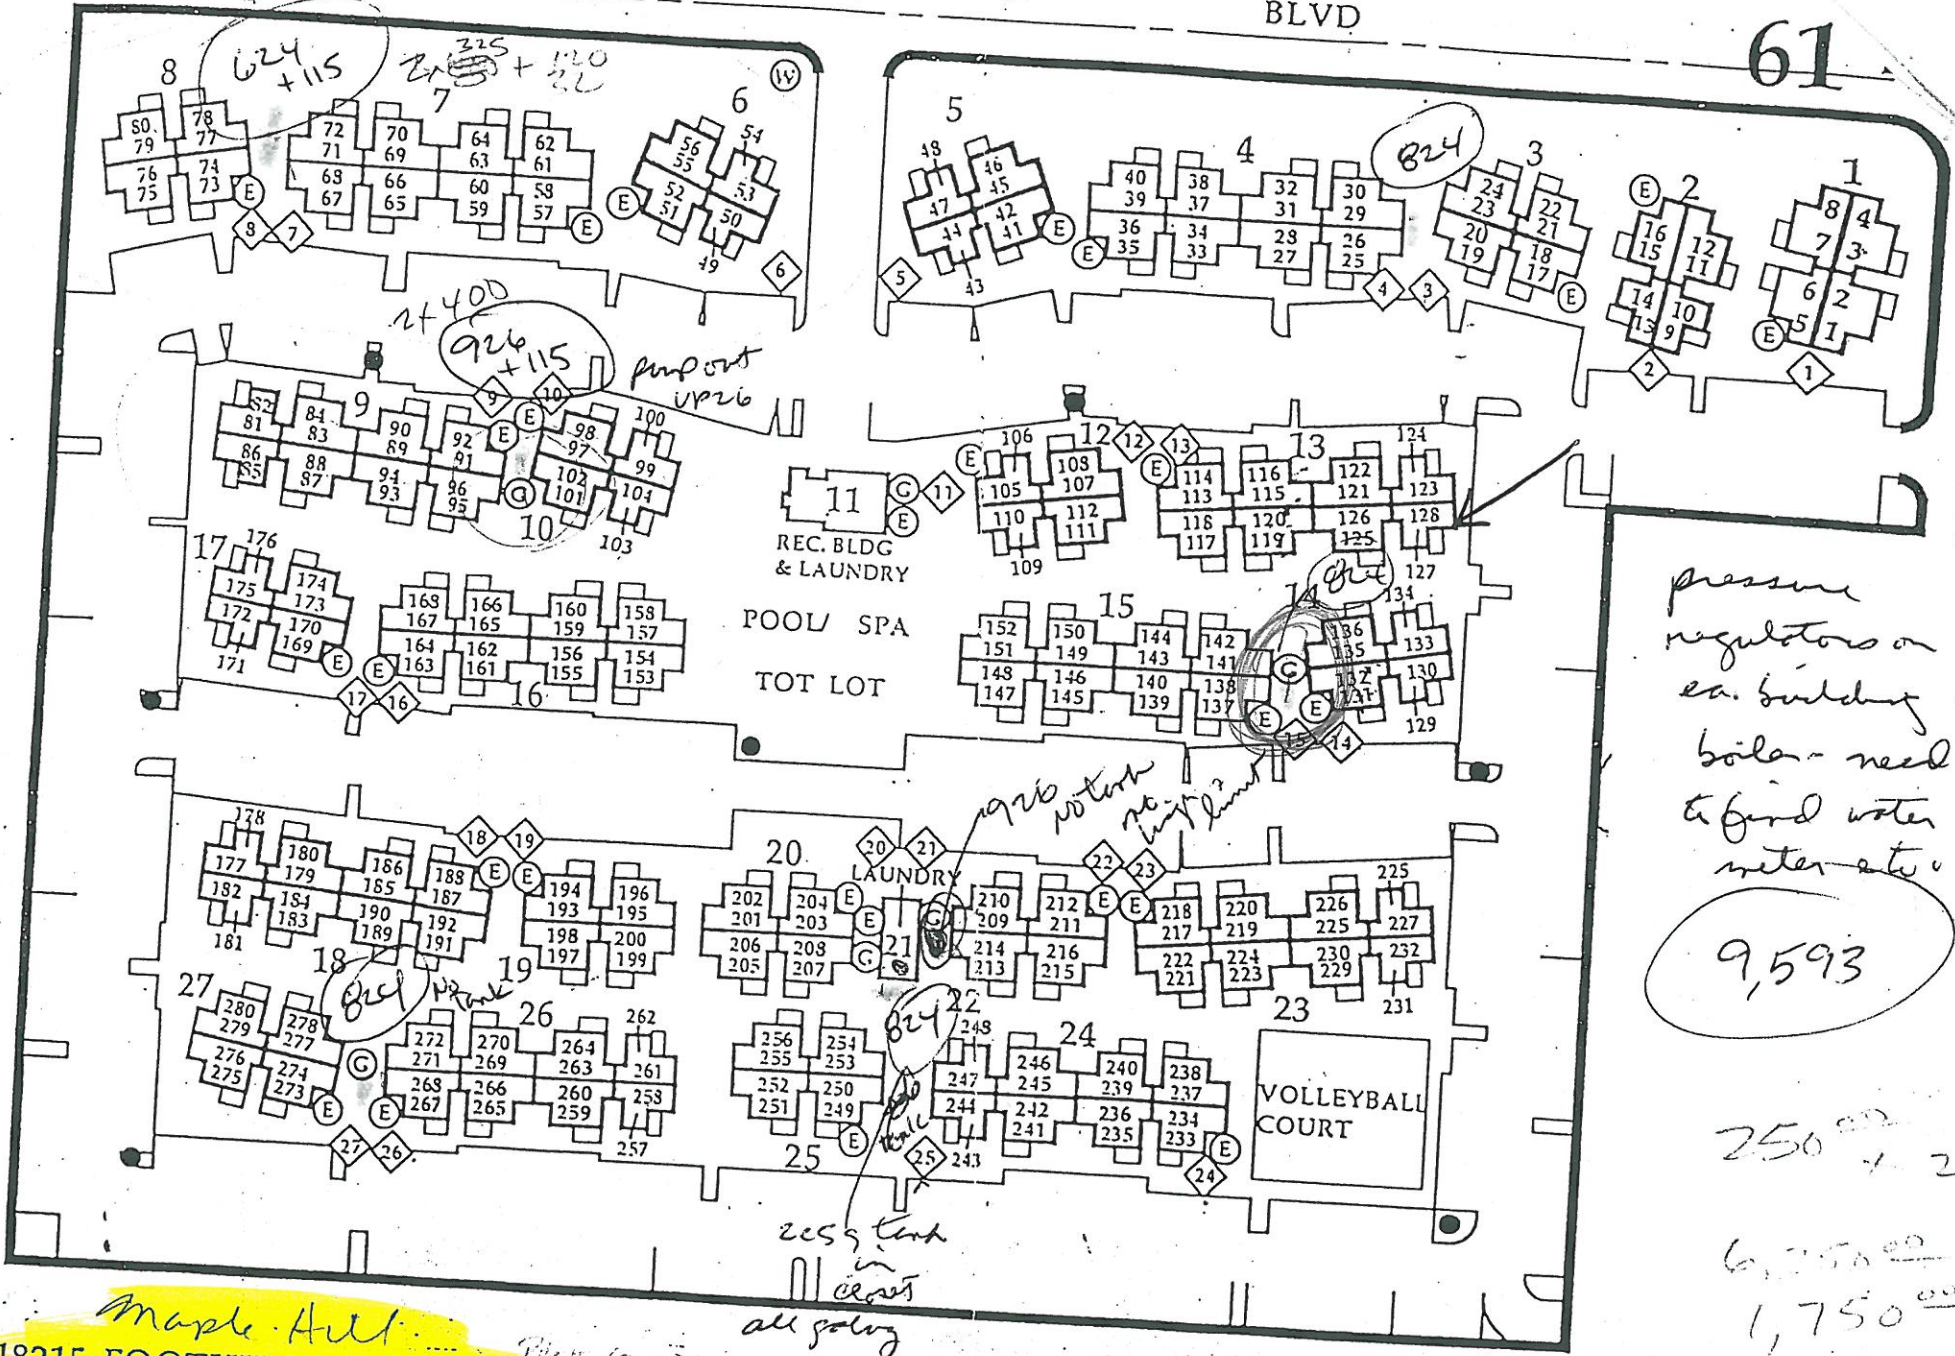

FOOTHILL

BLVD

61

MAPLE

pressure regulators on ea. building + boiler - need to find water meter etc.

9,593

250⁰⁰ + 25

6,250⁰⁰
1,750⁰⁰

8,500⁰⁰

Maple Hill
18215 FOOTHILL BOULEVARD,
FONTANA, CA 92335

all going
Phone (909) 355-5000
Fax (909) 355-0100

EVEN #S = UPSTAIRS
ODD #S = DOWNSTAIRS