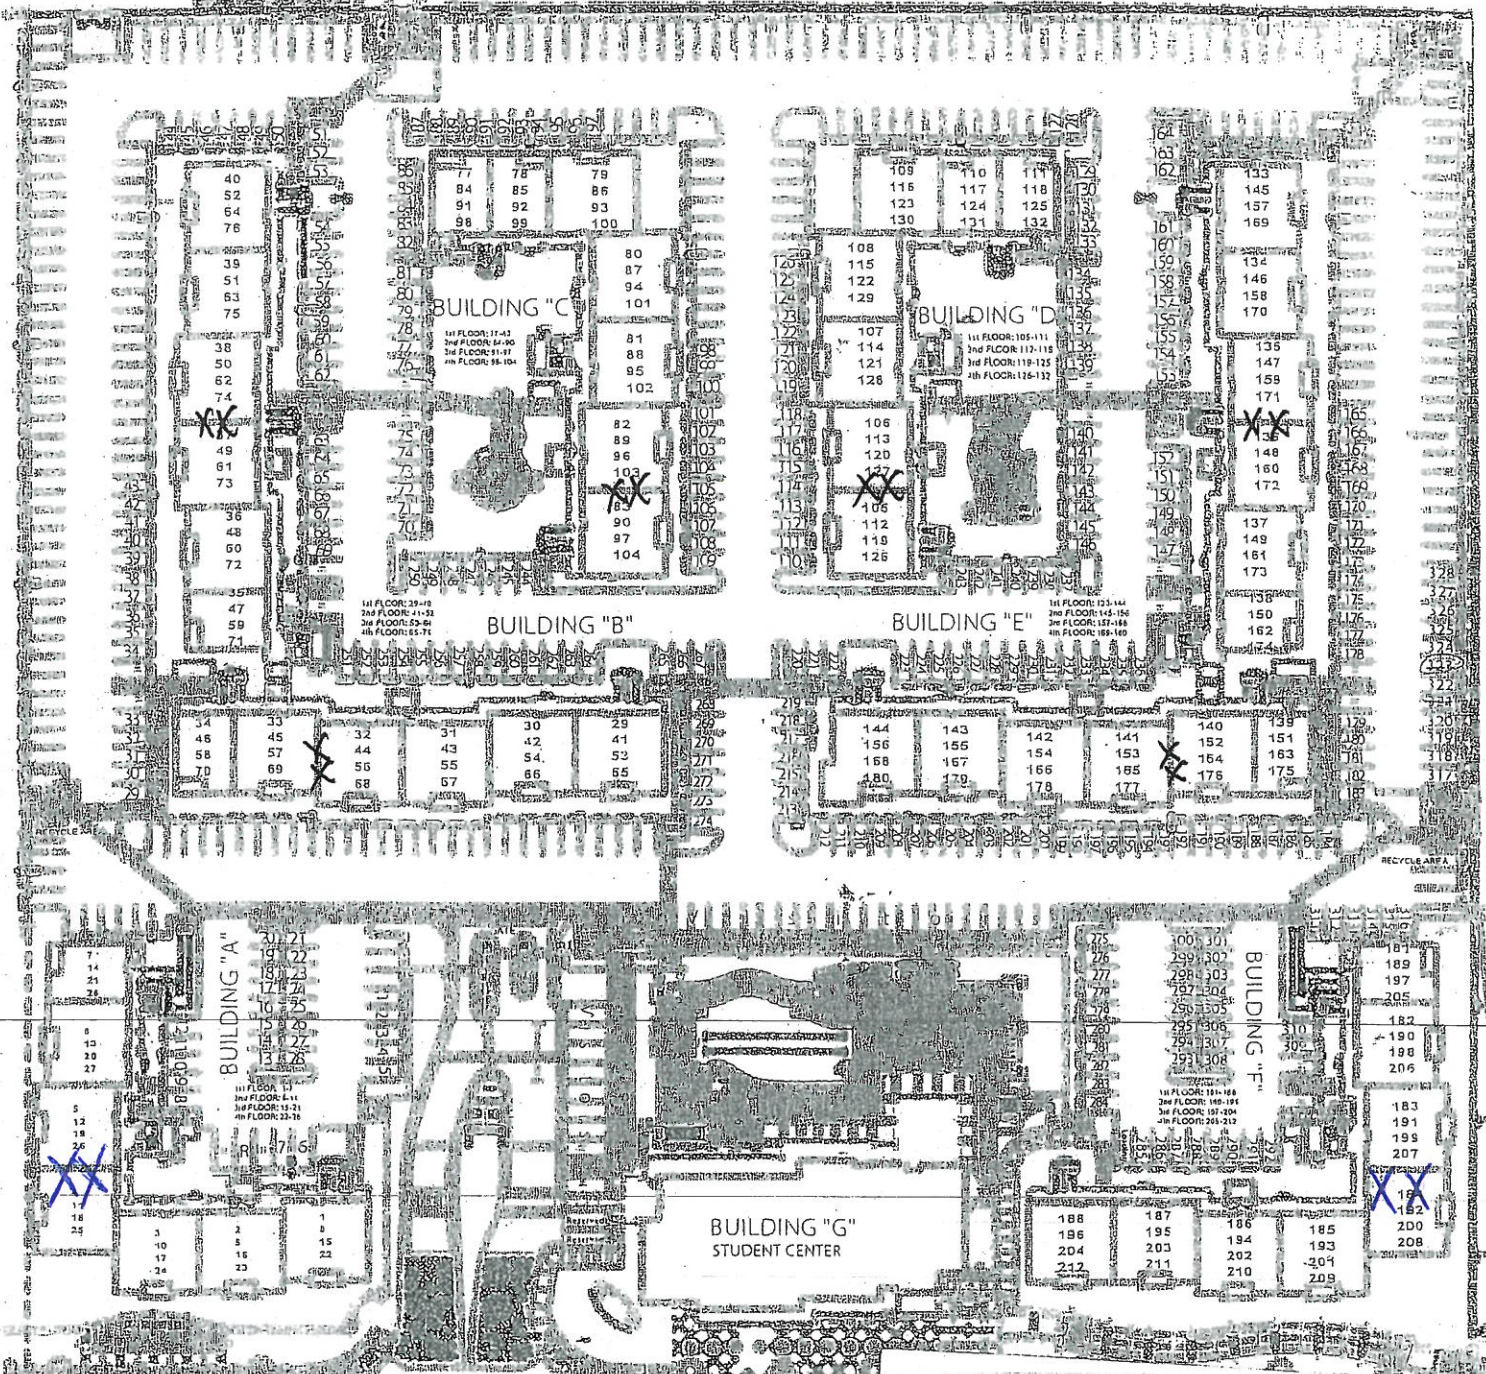

SEVENTH STREET

ALLEY

ENTRY

IOWA AVENUE

Kimberly Donson
Property Manager

GrandMarc at University Village
3549 Iowa Avenue
Riverside, CA 92507
P 951.788.5800
F 951.788.5807
kdonson@collegepark.org
www.collegeparkweb.com

DEVELOPMENT

CONSTRUCTION

MANAGEMENT

GRAND MARC @ UNIVERSITY VILLAGE

3549 IOWA AVE.

RIVERSIDE, CA - 92507

951-788-5800