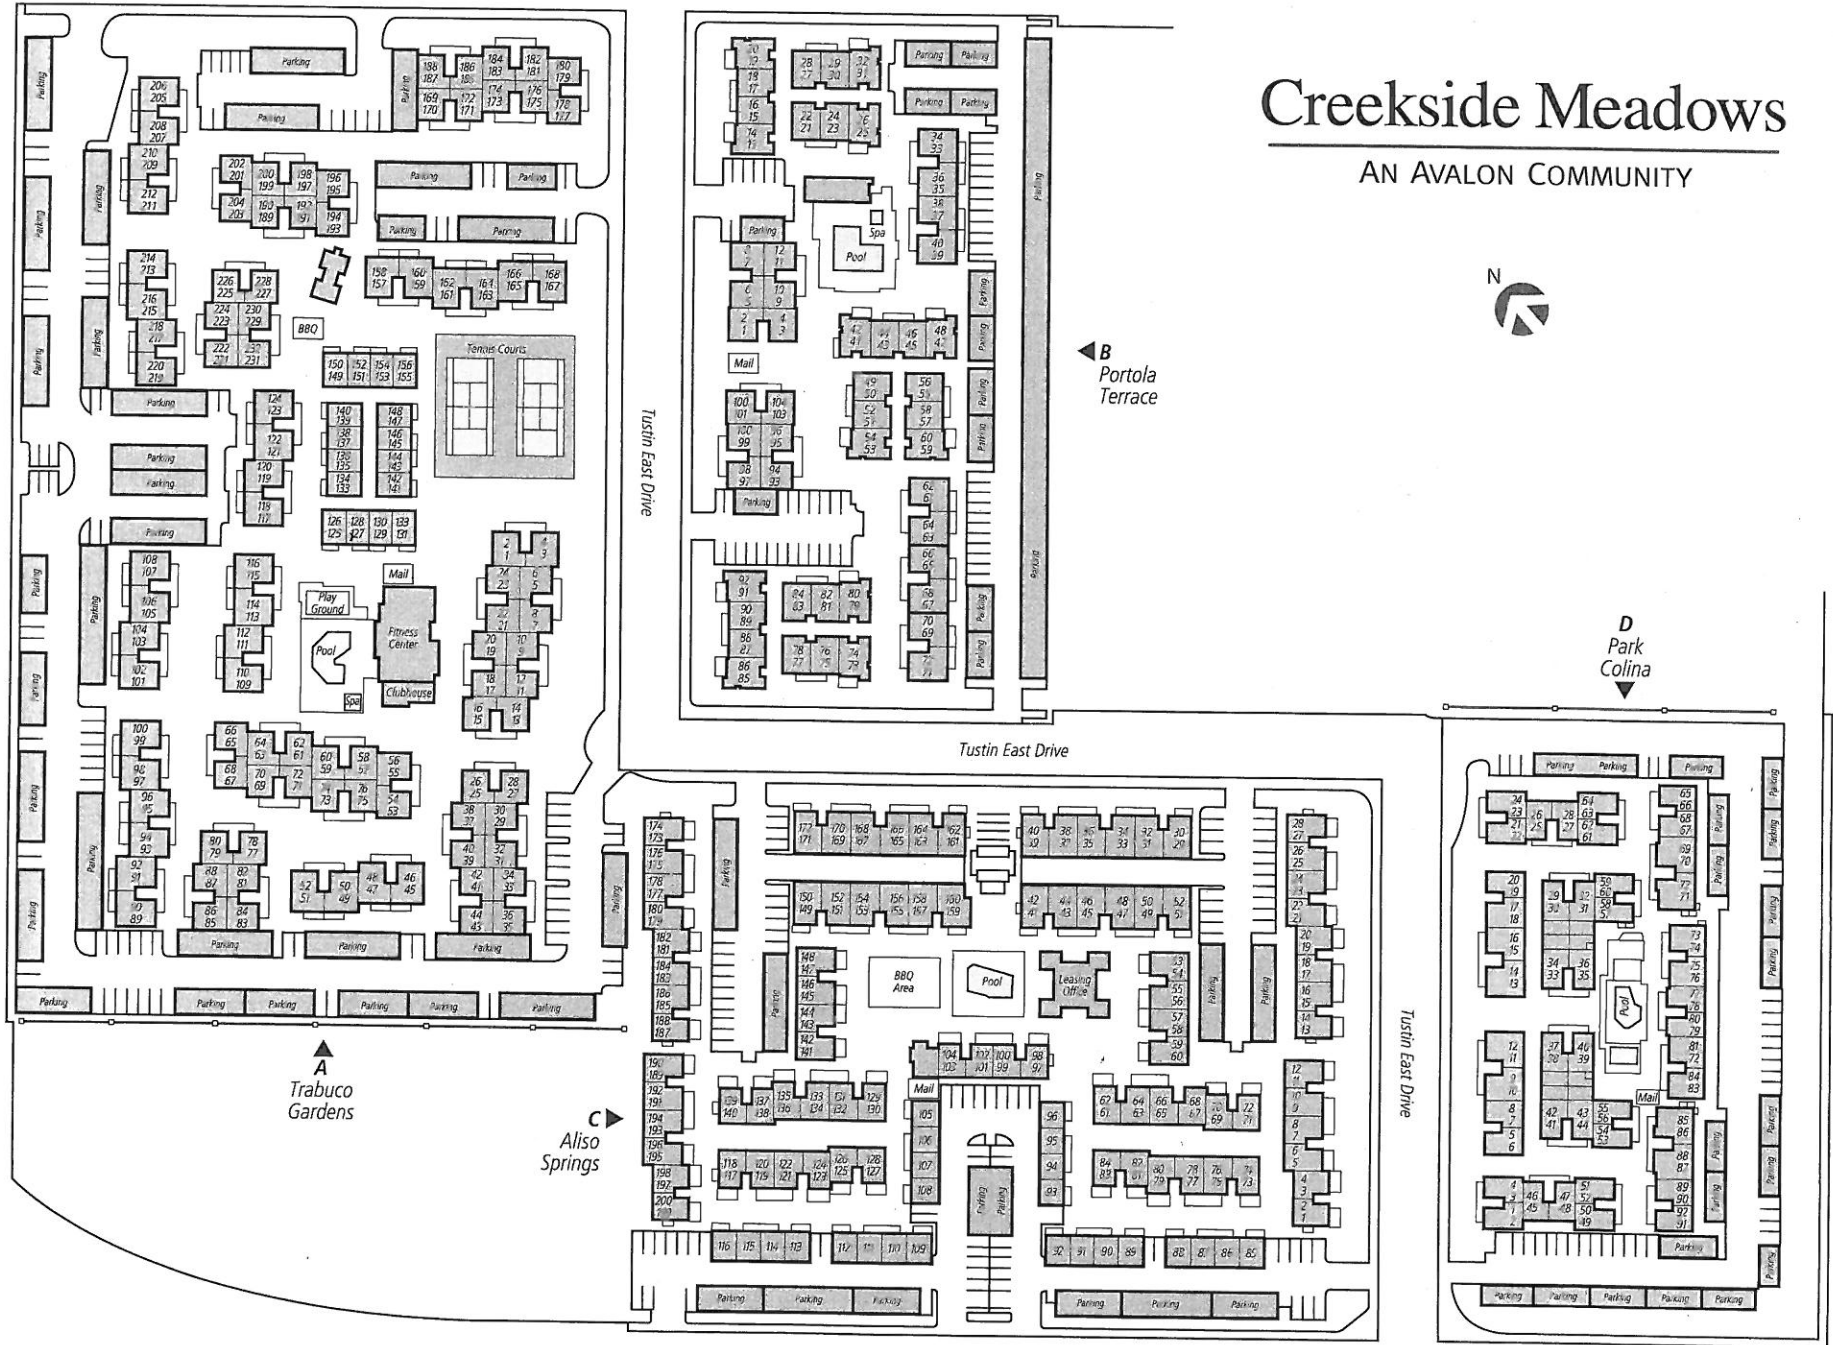

San Juan Street

Creekside Meadows

AN AVALON COMMUNITY

◀ B
Portola
Terrace

◀ D
Park
Colina

El Camino Real

13921 Tustin East Drive • Tustin, CA 92780 • Tel: 714-544-3303

We would like to take you on a standard tour route that may include a model apartment and many community amenities. If you wish to alter this route, see a specific apartment or see other community features, we can do so upon request.

This drawing is intended for illustrative purposes only. Actual number of parking spaces may vary from plan.

©2010 AvalonBay Communities, Inc. All rights reserved.