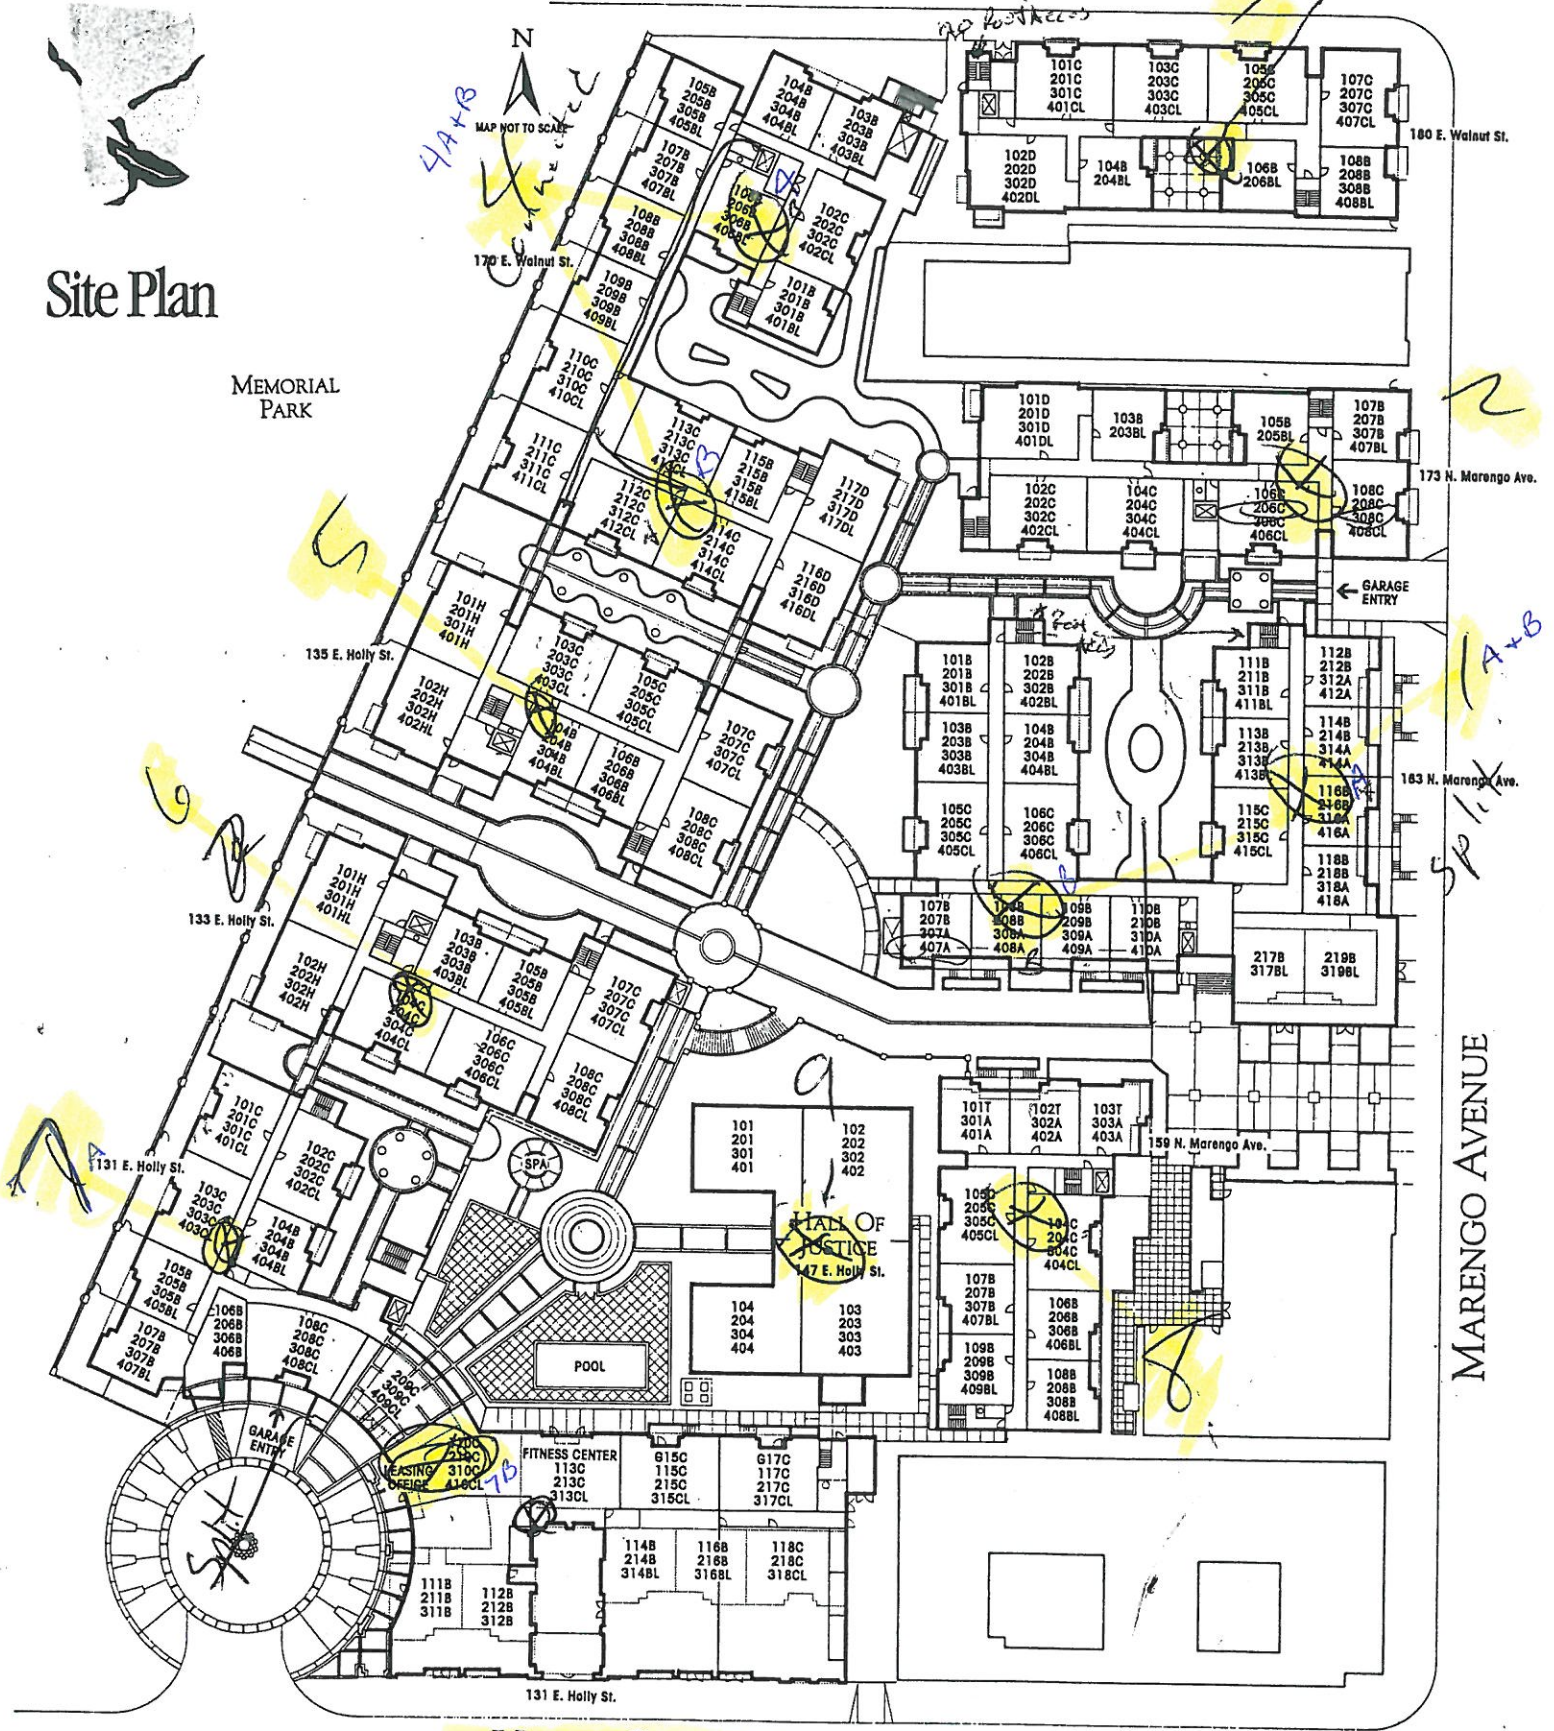

Site Plan

MEMORIAL PARK

WALNUT STREET

Handwritten note: 3

MAP NOT TO SCALE

HOLLY STREET

MARENGO AVENUE

Holly Street Village Apartments
151 East Holly Street / Pasadena, California 91103 / (818) 440-1900

Handwritten note: Hall of Justice - boiler in laundry room across bridge

Due to changes, improvements and material availability, we reserve the right to alter product, price or design without notice or obligation.