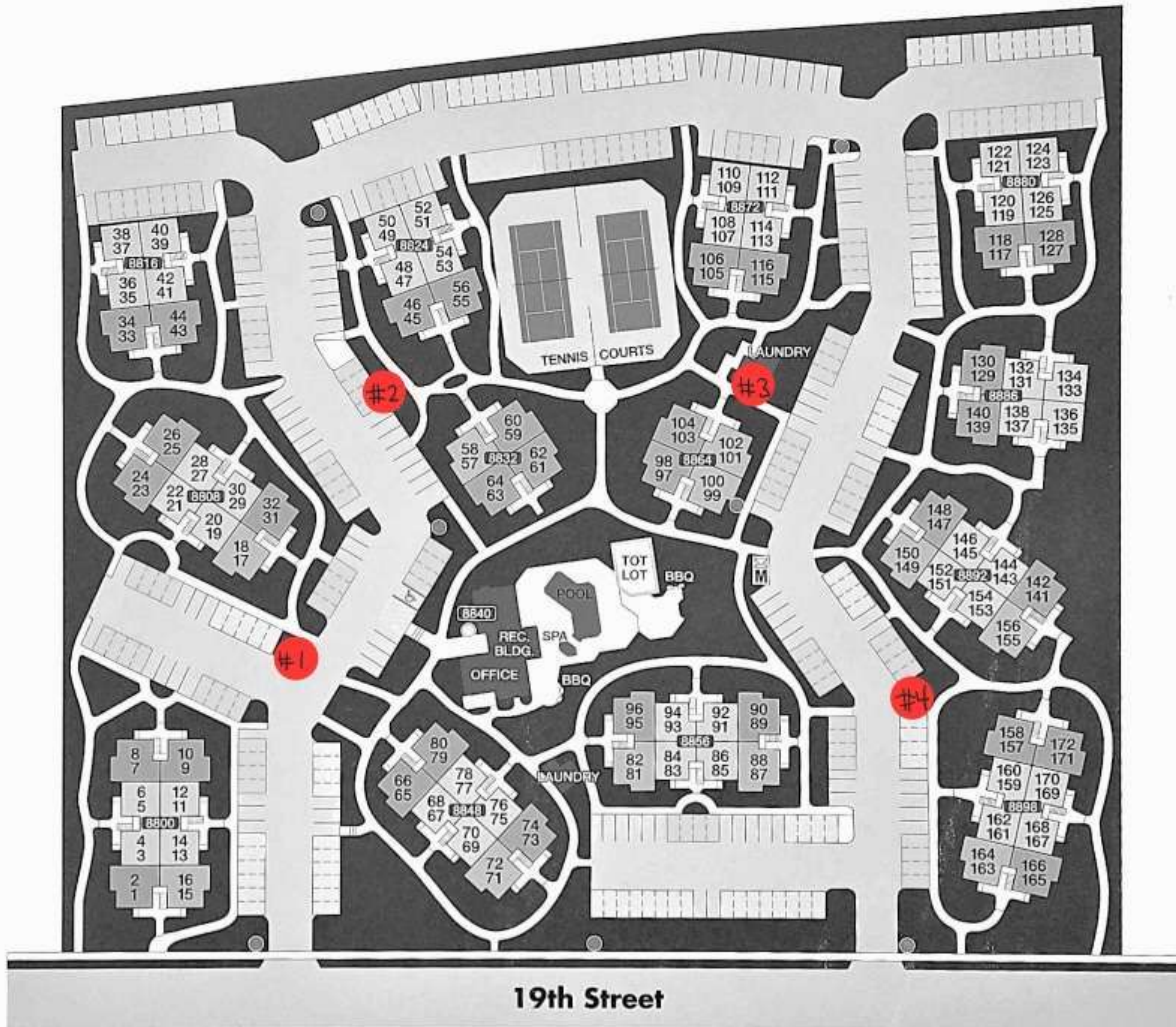

SUNSCAPE ALTA LOMA

19th Street

NORTH