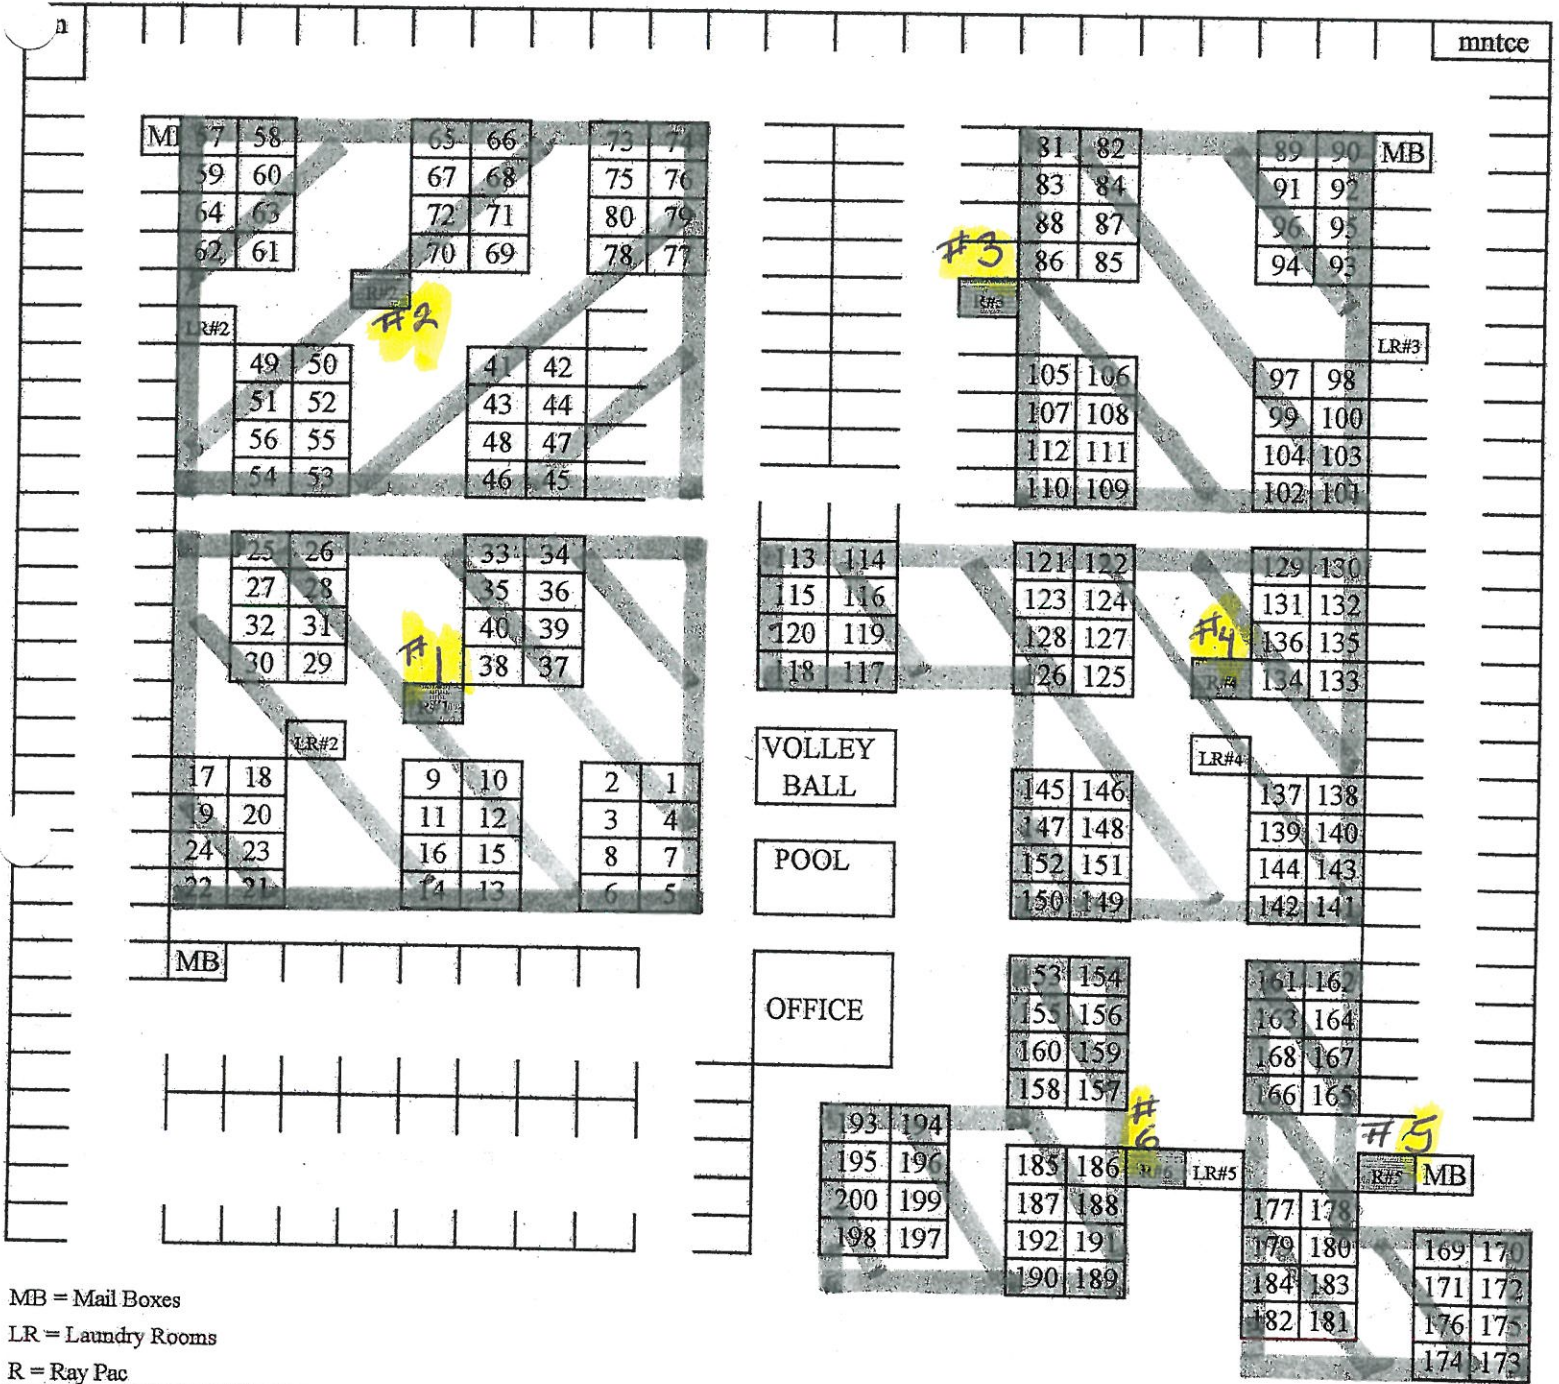

Boiler location and buildings each service

Don Miguel Apartments
 9850 19th Street
 Alta Loma, CA 91737

MB = Mail Boxes
 LR = Laundry Rooms
 R = Ray Pac

19th Street