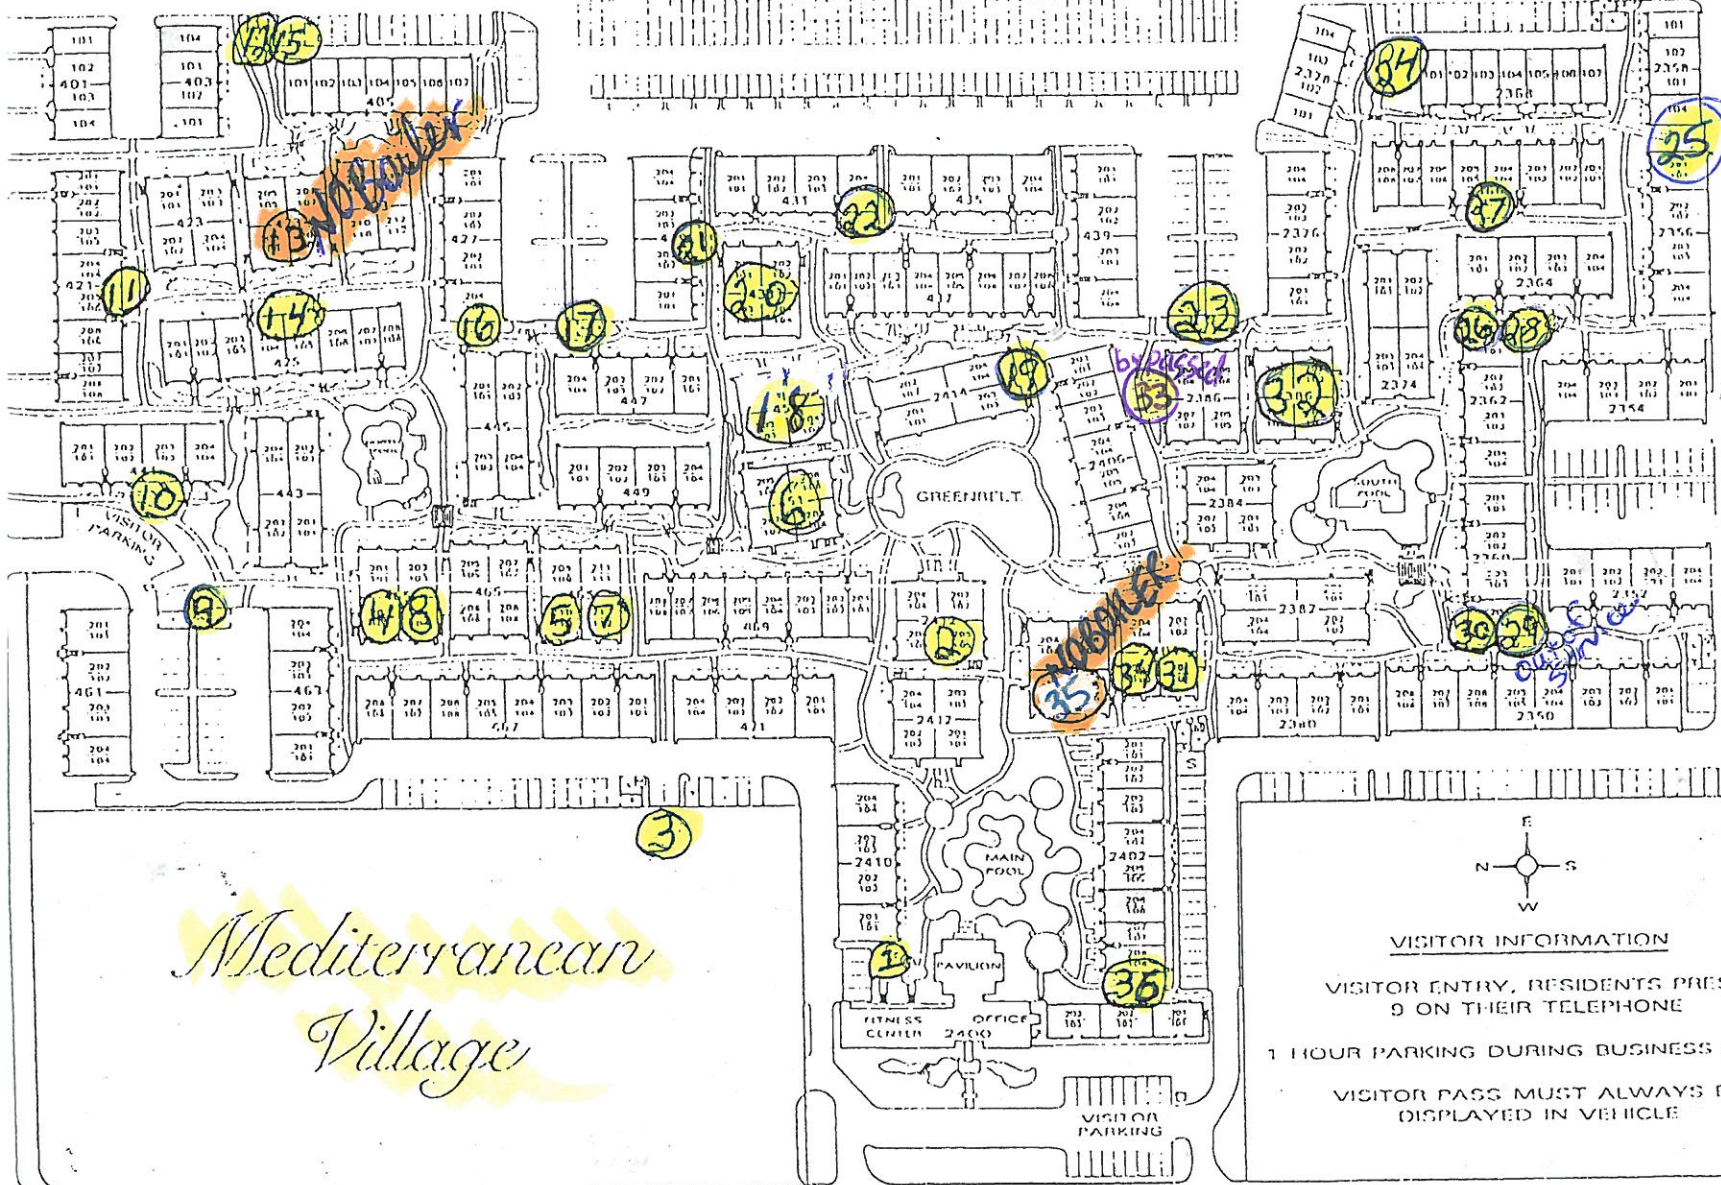

COVERED PARKING

*Mediterranean Village*

VISITOR INFORMATION

VISITOR ENTRY, RESIDENTS PRESS 9 ON THEIR TELEPHONE

1 HOUR PARKING DURING BUSINESS HOURS

VISITOR PASS MUST ALWAYS BE DISPLAYED IN VEHICLE

HARBOR BLVD

34

Boilers