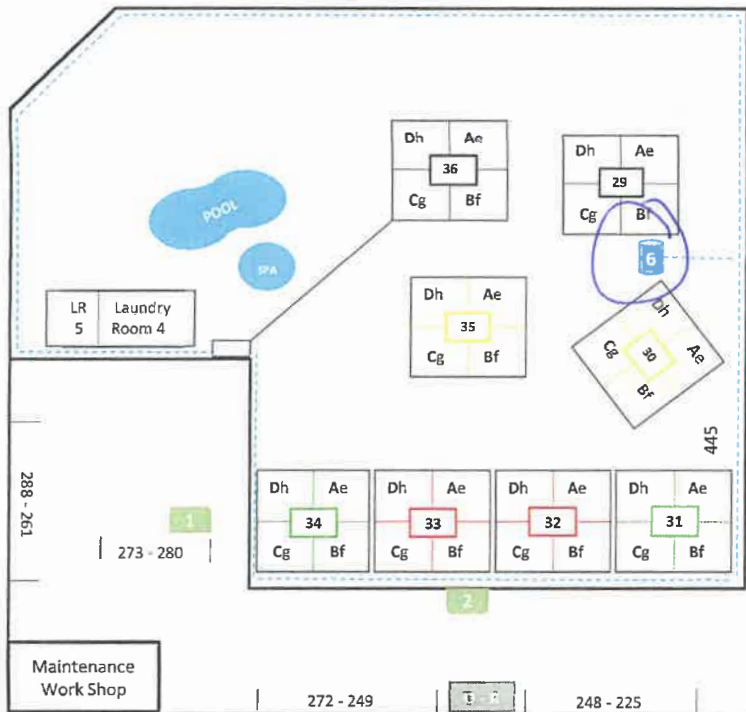

trails

AT SAN DIMAS
APARTMENT HOMES

Amelia Avenue

Euclid

Buildings are numbered
Apartments are lettered
Apartment e is above A
Apartment f is above B
Apartment g is above C
Apartment h is above D

Building Unit Type

- = 0 X 1
- = 1 X 1
- = 2 X 1A
- = 2 X 1B
- = 2 X 2

-  = Mailbox
-  = Waste Bin
-  = Boiler