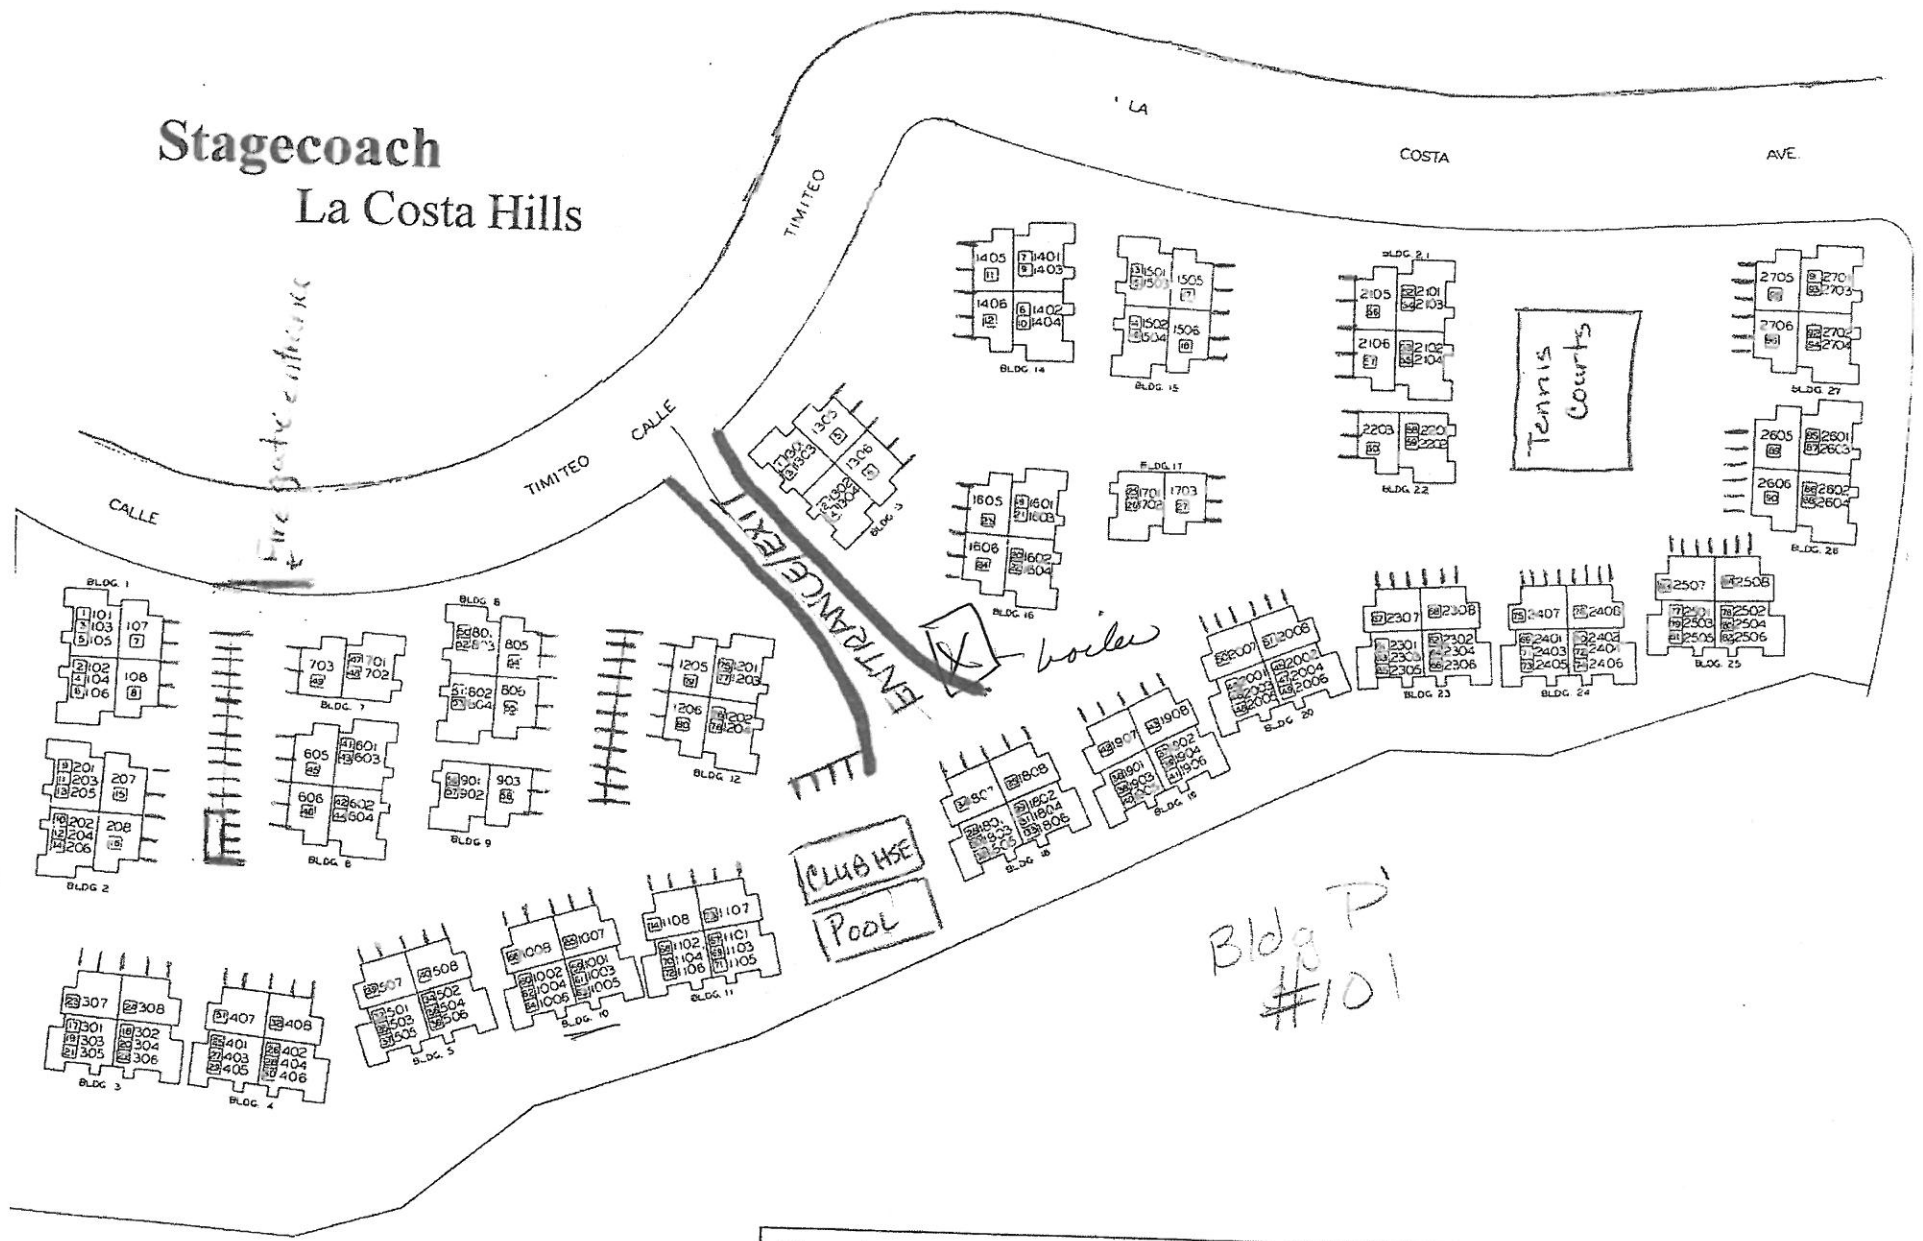

Stagecoach La Costa Hills

Directions: Take I-5 and exit La Costa Ave. Head East crossing over Rancho Santa Fe Road (approx. 3 miles) Take your first right -Calle Timiteo. Turn left into Gate. Gate Code: 8354