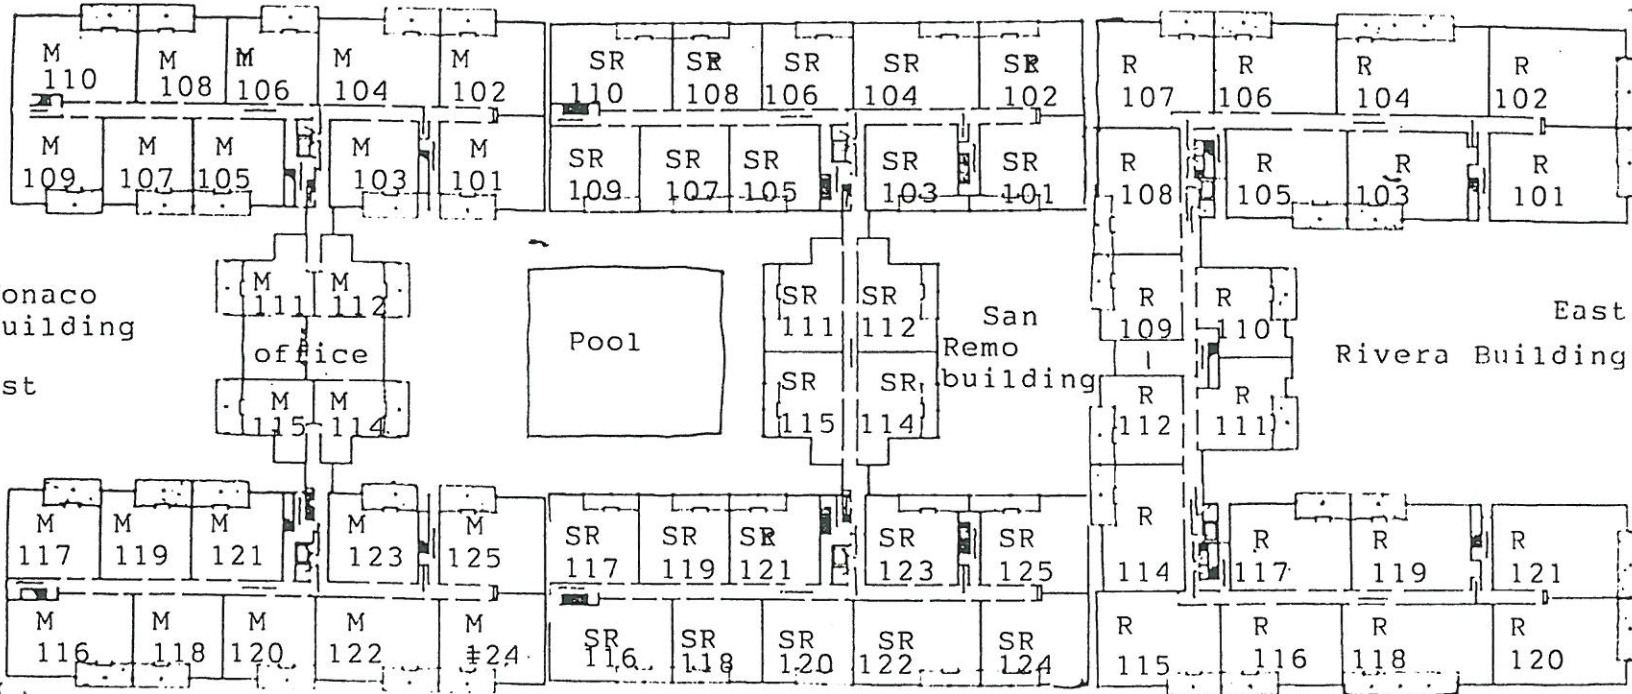

The Dolphin Marina Apartments
13900 Panay Way
Marina Del Rey, CA 90292
(310) 578-6666/(310) 578-7569 fax

North

#2

Monaco Building
West

office

Pool

San Remo building

East Rivera Building

South

WATERHEATERS