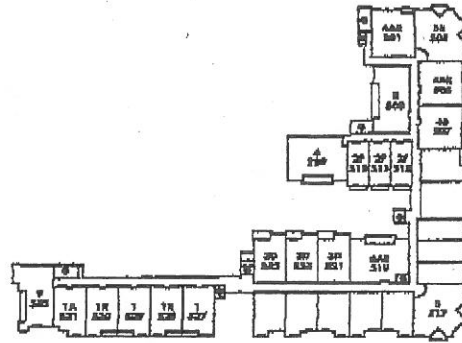

# LAKE AT WALNUT SITE PLAN ILLUSTRATION

931 E. Walnut  
Pasadena, CA 91106

Entry Code:  
1139

THIRD LEVEL

SIXTH LEVEL

SECOND LEVEL

FIFTH LEVEL

STREET/FIRST LEVEL

FOURTH LEVEL

### LEGEND

- ⊙ STAIRS
- ⊕ ELEVATOR
- ⊖ TRASH
- H HANDICAPPED PARKING
- C COMPACT PARKING

Key box is located on  
main level parking - the code  
to open is: 1392