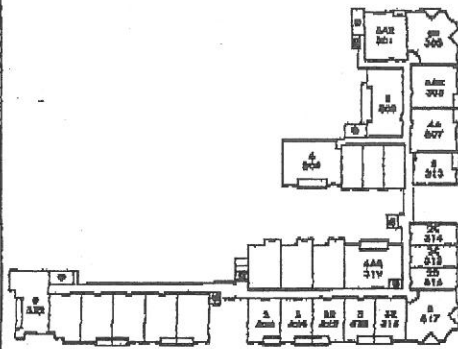

# LAKE AT WALNUT SITE PLAN ILLUSTRATION

931 E. Walnut  
Pasadena, CA 91106

Entry Code:  
1139

THIRD LEVEL

SIXTH LEVEL

SECOND LEVEL

FIFTH LEVEL

STREET/FIRST LEVEL

FOURTH LEVEL

### LEGEND

- ⊙ STAIRS
- ⊕ ELEVATOR
- ⊖ TRASH
- H HANDICAPPED PARKING
- C COMPACT PARKING

Key box is located on  
main level parking - the code  
to open is: 1392