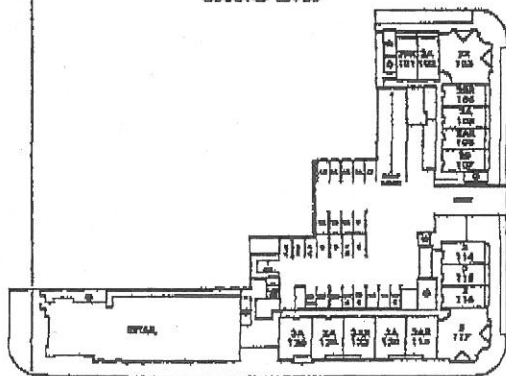

# LAKE AT WALNUT SITE PLAN ILLUSTRATION

931 E. Walnut  
Pasadena, CA 91106

Entry Code:  
1139

THIRD LEVEL

SIXTH LEVEL

SECOND LEVEL

FIFTH LEVEL

STREET/FIRST LEVEL

FOURTH LEVEL

### LEGEND

- ⊙ STAIRS
- ⊕ ELEVATOR
- ⊖ TRASH
- H HANDICAPPED PARKING
- C COMPACT PARKING

Key box is located on  
main level parking - the code  
to open is: 1392