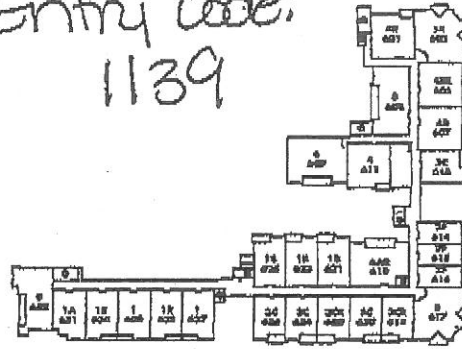

# LAKE AT WALNUT SITE PLAN ILLUSTRATION

931 E. Walnut  
Pasadena, CA 91106

Entry Code:  
1139

THIRD LEVEL

SIXTH LEVEL

SECOND LEVEL

FIFTH LEVEL

STREET/FIRST LEVEL

FOURTH LEVEL

### LEGEND

- ⊙ STAIRS
- ⊕ ELEVATOR
- ⊖ TRASH
- H HANDICAPPED PARKING
- C COMPACT PARKING

Key box is located on  
main level parking - the code  
to open is: 1392