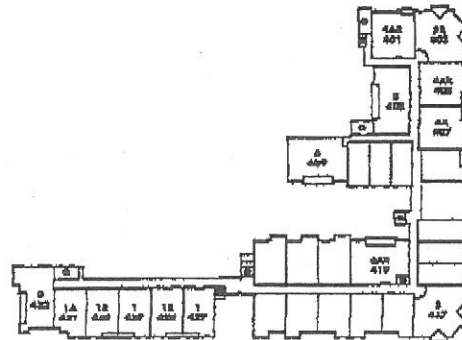

# LAKE AT WALNUT SITE PLAN ILLUSTRATION

931 E. Walnut  
Pasadena, CA 91106

Entry Code:  
1139

THIRD LEVEL

SIXTH LEVEL

SECOND LEVEL

FIFTH LEVEL

STREET/FIRST LEVEL

FOURTH LEVEL

### LEGEND

- ⊙ STAIRS
- ⊕ ELEVATOR
- ⊖ TRASH
- H HANDICAPPED PARKING
- C COMPACT PARKING

Key box is located on  
main level parking - the code  
to open is: 1392