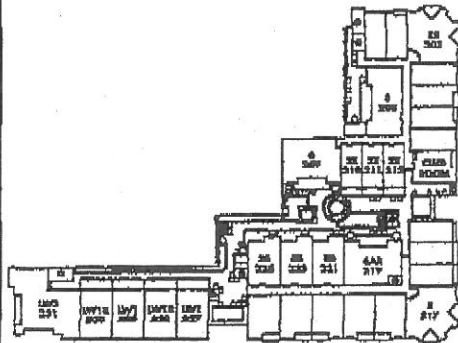

# LAKE AT WALNUT SITE PLAN ILLUSTRATION

931 E. Walnut  
Pasadena, CA 91106

Entry Code:  
1139

THIRD LEVEL

SIXTH LEVEL

SECOND LEVEL

FIFTH LEVEL

STREET/FIRST LEVEL

FOURTH LEVEL

### LEGEND

- ⊙ STAIRS
- ⊕ ELEVATOR
- ⊖ TRASH
- H HANDICAPPED PARKING
- C COMPACT PARKING

Key box is located on  
main level parking - the code  
to open is: 1392