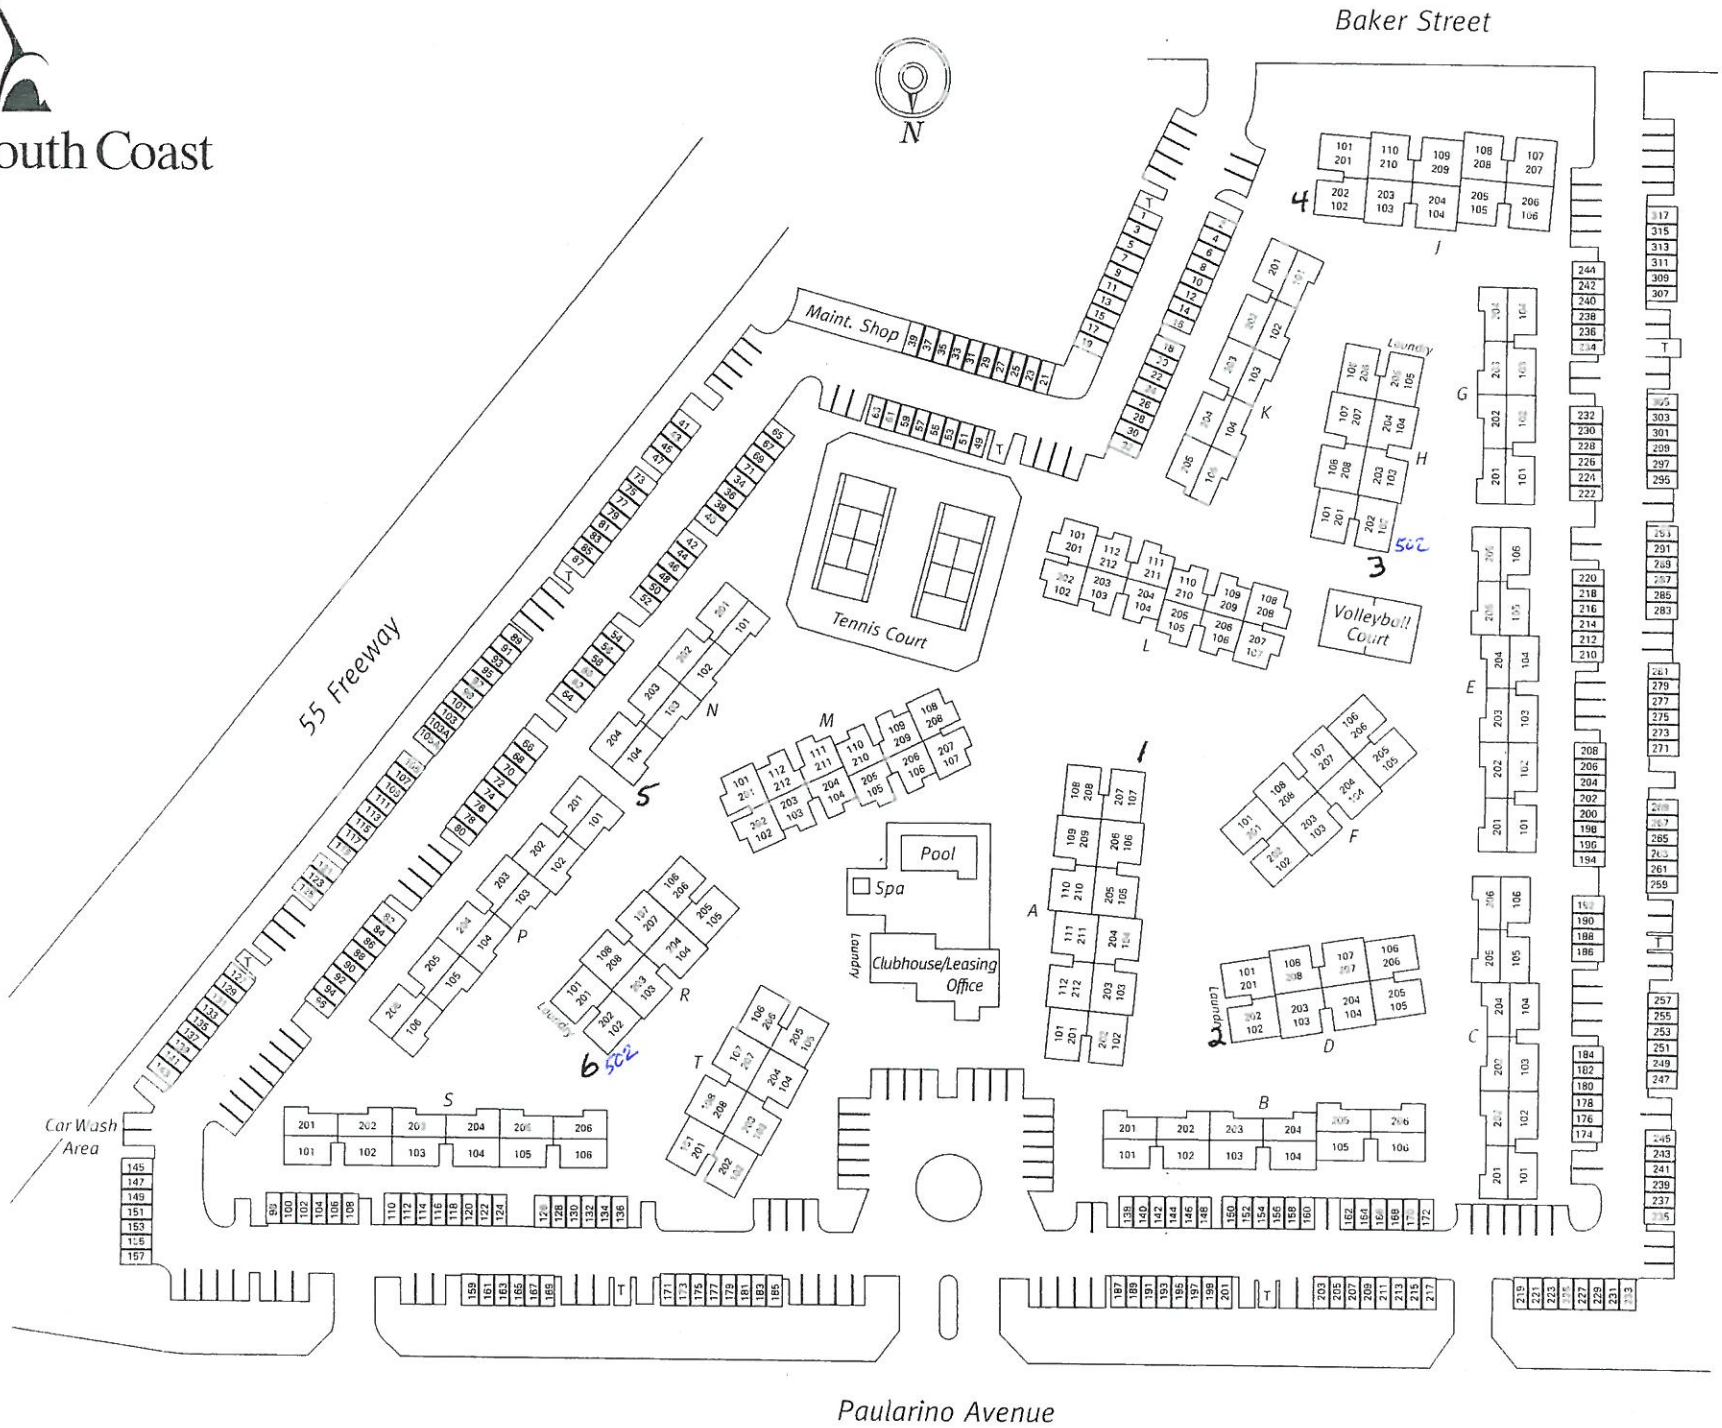

# Avalon AT South Coast

555 Paularino Avenue • Costa Mesa, CA 92626 • (714) 549-1302

*This plan is meant for illustrative purposes only. Parking lot lines denote parking areas; actual number of spaces may vary from plan.*