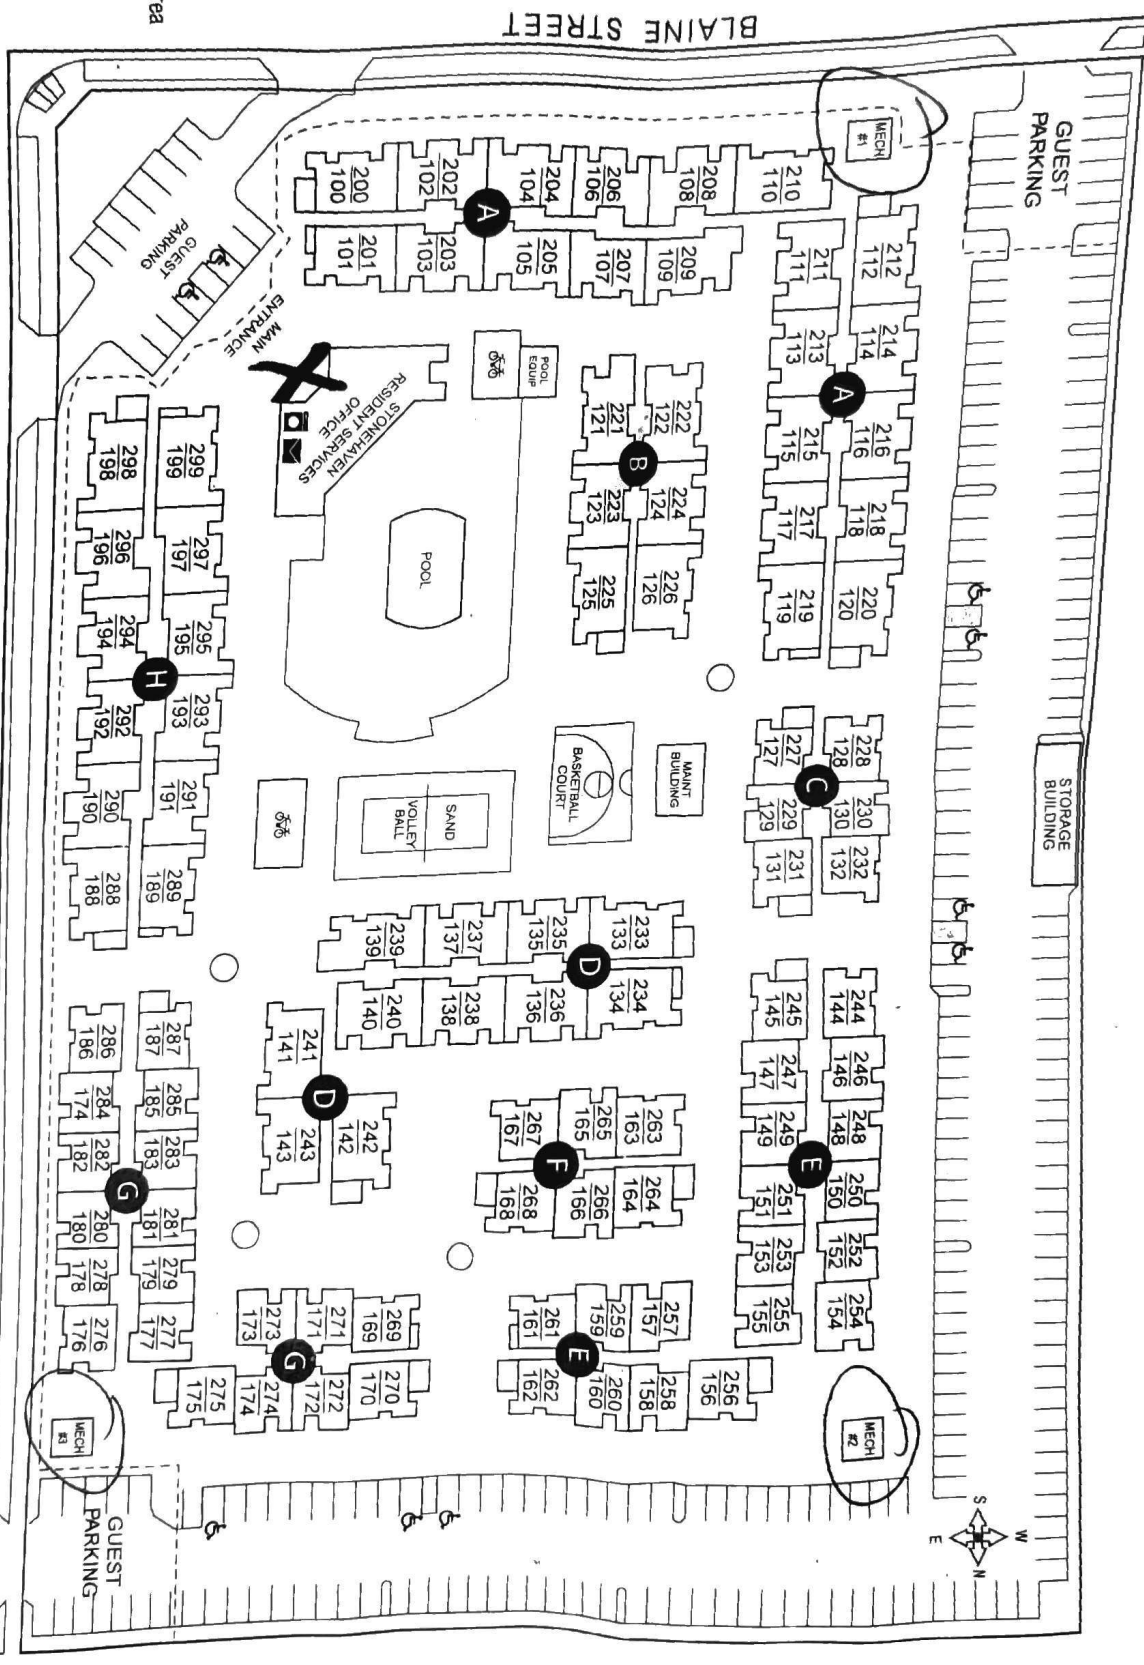

STONEHAVEN COMMUNITY MAP

3201 CANYON CREST DRIVE - RIVERSIDE, CA 92507
 (951) 782-7979

STONEHAVEN RESIDENT SERVICES OFFICE
 3201 CANYON CREST DRIVE
 RIVERSIDE, CA 92507
 (951) 782-7979

-  Bike Storage Area
-  Laundry Room
-  Mail Boxes