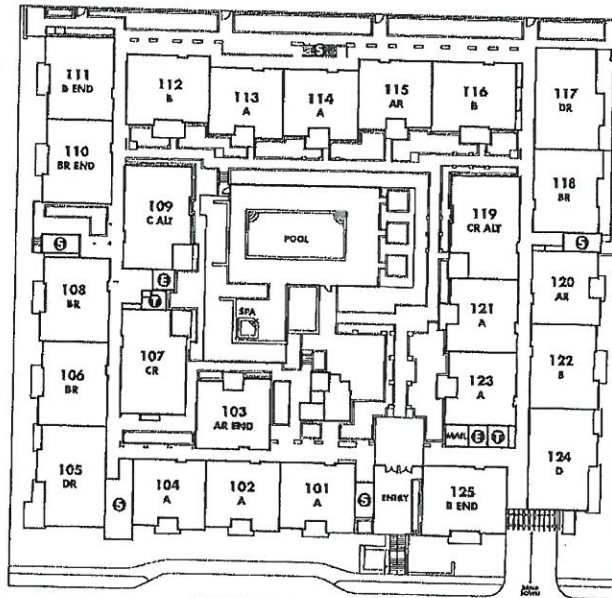

THE FOUNDRY

SITE PLAN ILLUSTRATION

2349 Jefferson
Torrance, CA
90501

LEGEND

- S** STAIRS
- E** ELEVATOR
- T** TRASH

Entry Code:
9432

lockbox at
the parking
entrance near
the storage
room door.

5319 Building entry
code

SECOND LEVEL

JEFFERSON STREET
PODIUM/FIRST LEVEL

FOURTH LEVEL

THIRD LEVEL