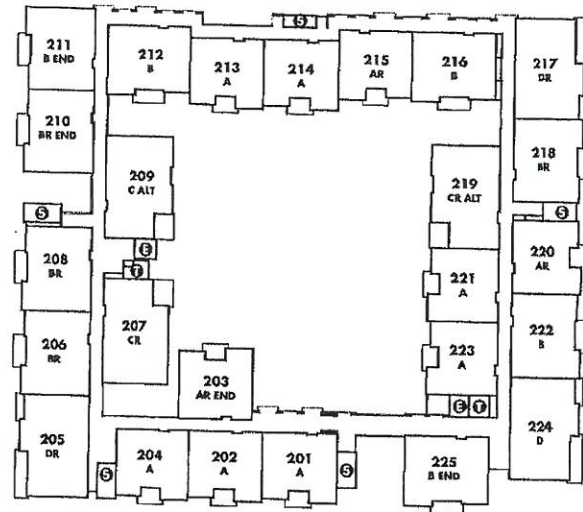

THE FOUNDRY

SITE PLAN ILLUSTRATION

2349 Jefferson
Torrance, CA
90501

LEGEND

- S** STAIRS
- E** ELEVATOR
- T** TRASH

Entry Code:
9432

lockbox at
the parking
entrance near
the storage
room door.

5319 Building entry
code

SECOND LEVEL

JEFFERSON STREET
PODIUM/FIRST LEVEL

FOURTH LEVEL

THIRD LEVEL