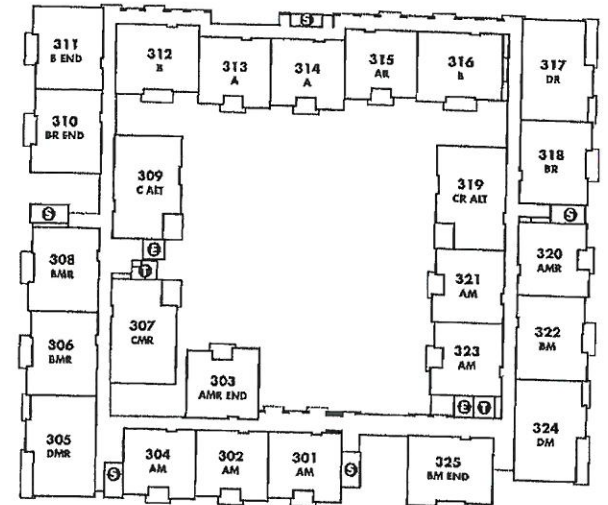

THE FOUNDRY

SITE PLAN ILLUSTRATION

2349 Jefferson
Torrance, CA
90501

LEGEND

- S** STAIRS
- E** ELEVATOR
- T** TRASH

Entry Code:
9432

lockbox at
the parking
entrance near
the storage
room door.

5319 Building entry
code

SECOND LEVEL

JEFFERSON STREET
PODIUM/FIRST LEVEL

FOURTH LEVEL

THIRD LEVEL