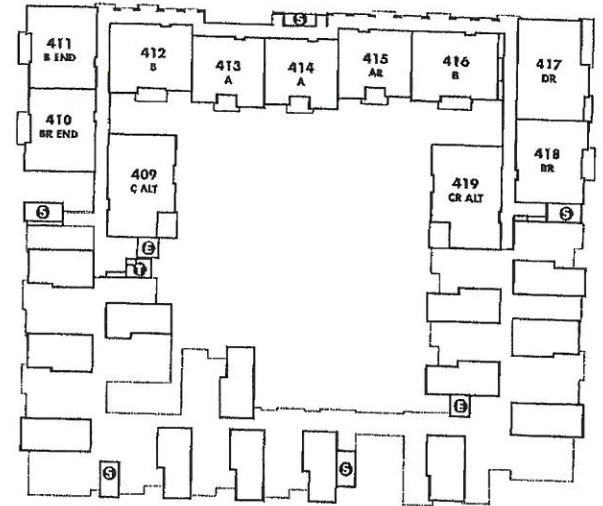

THE FOUNDRY

SITE PLAN ILLUSTRATION

2349 Jefferson
Torrance, CA
90501

LEGEND

- S** STAIRS
- E** ELEVATOR
- T** TRASH

Entry Code:
9432

lockbox at
the parking
entrance near
the storage
room door.

5319 Building entry
code

SECOND LEVEL

JEFFERSON STREET
PODIUM/FIRST LEVEL

FOURTH LEVEL

THIRD LEVEL