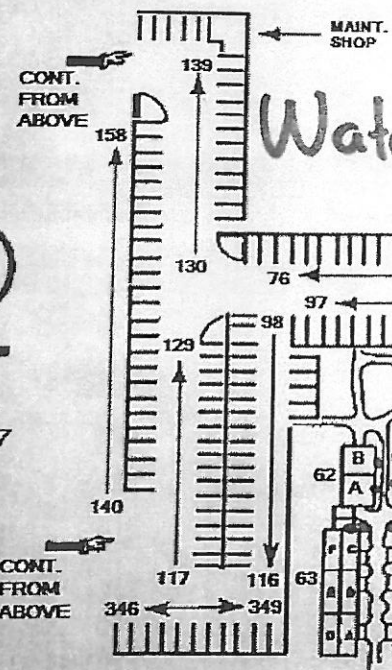

COLUMBINE STREET

MAIN STREET

Water shut offs.

Main valve

KEY

- H - Fitness Center
- L - Laundries
- M - Mail Boxes

ADAGIO

at South Coast