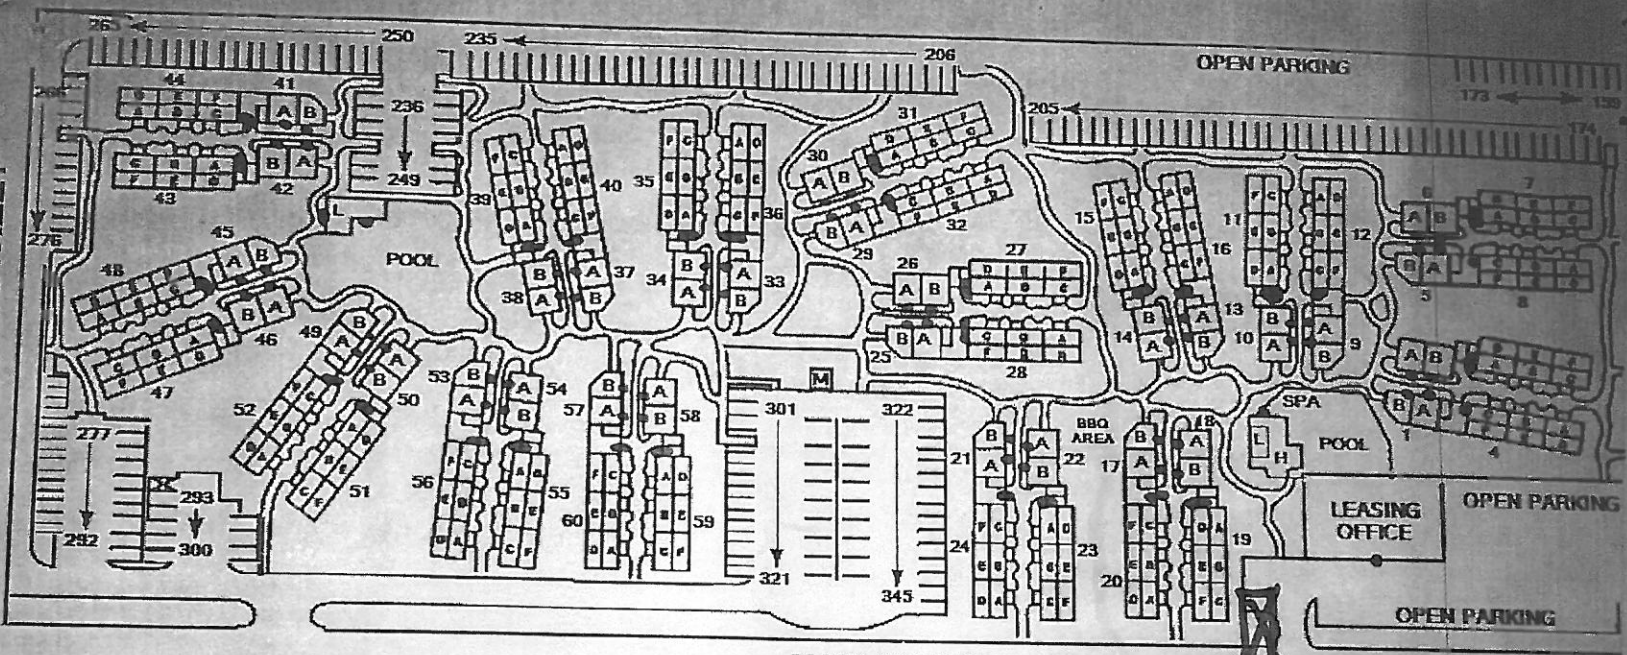

COLUMBINE STREET

MAIN STREET

Water shut offs.

Main valve

KEY

- H - Fitness Center
- L - Laundries
- M - Mail Boxes

ADAGIO

at South Coast

3124 South Main St.
 Santa Ana, C.A. 92707
 (714) 546-5220

NORTH END OF PROPERTY
 OPEN PARKING