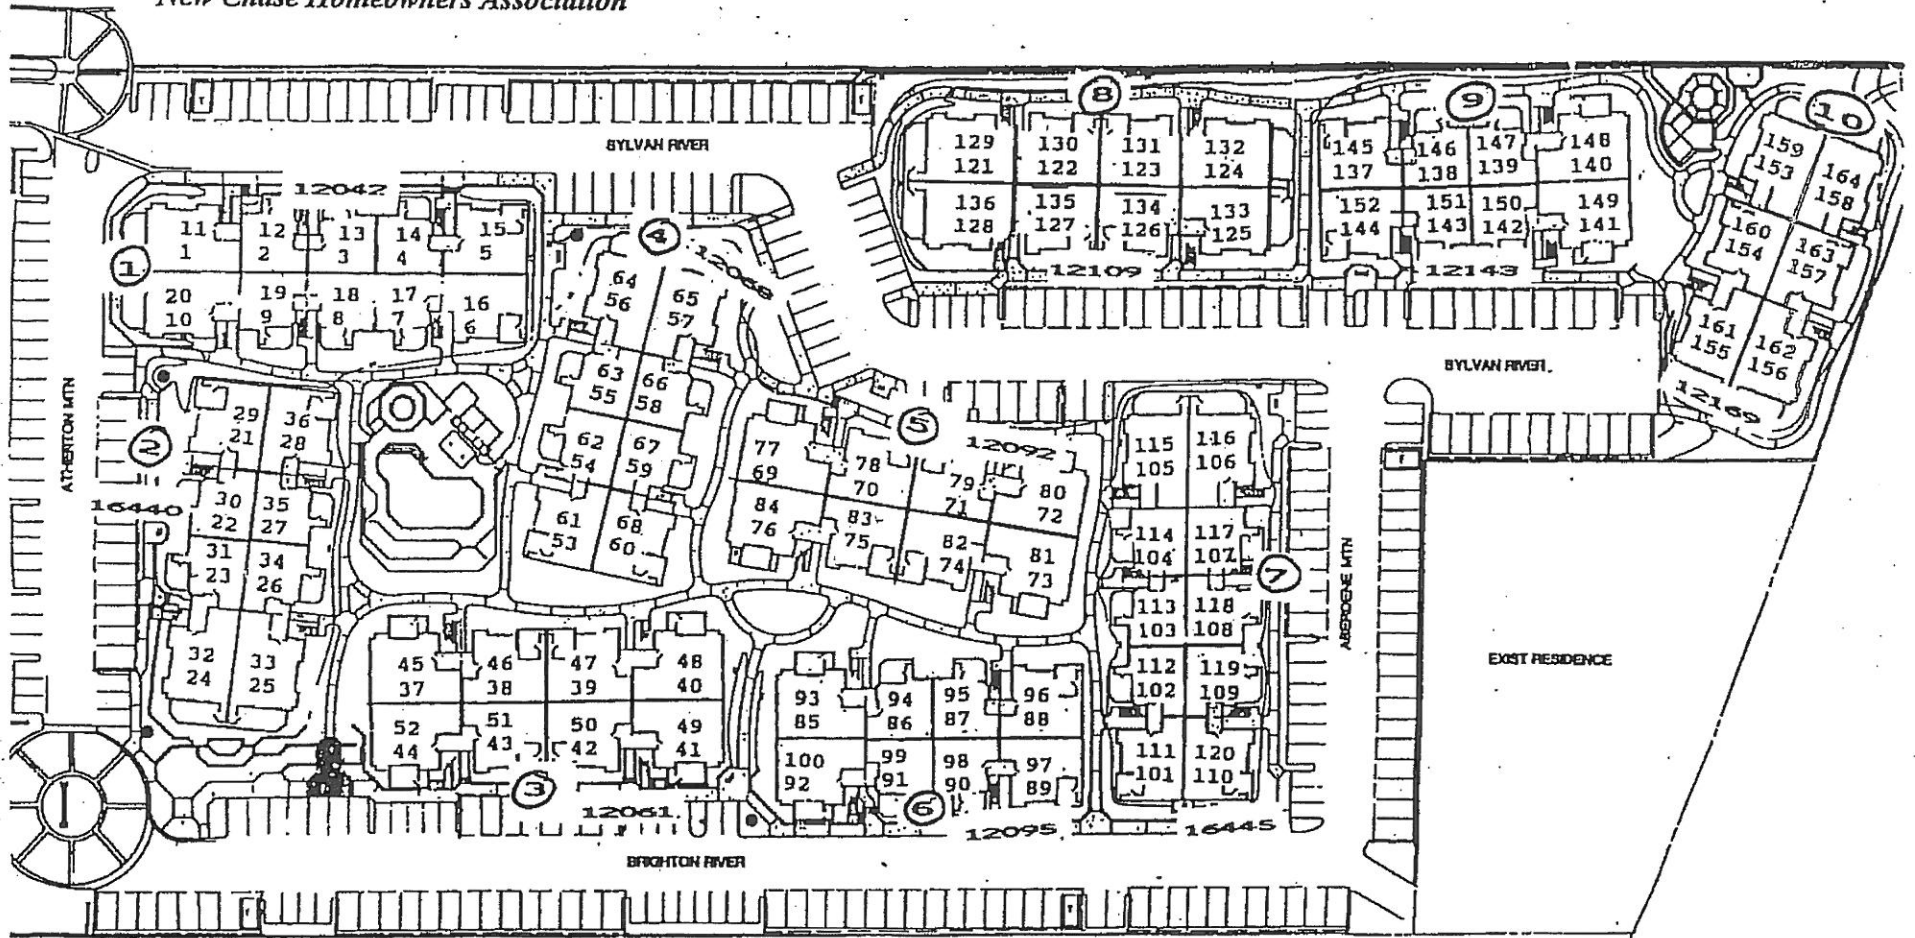

NEW CHASE

New Chase Homeowners Association

New Chase HOA
12042 Sylvan River
Fountain Valley, CA

Boiler #1:	Located in the pool equipment area. Access: pool Key Located in lock box on the property
Lock Box code 1776	16440 Atherton Mountain, Units 21-36
	12061 Brighton River, Units 37-52
Boiler #2:	Located at the South West end of building 12092. Access: Combo Lock Code 3190
	12068 Sylvan River, Units 53-68
	12092 Sylvan River, Units 69-84
Boiler #3:	Located on the South end of building 16445. Access: Combo Lock Code 3190
	12095 Brighton River, Units 85-100
	16445 Aberdeen Mountain, Units 101-120
Boiler #4:	Located in the spa area at the North West end of building 12169 Access Combo Lock Code 3190
	12143 Sylvan River, Units 137-152
	12169 Sylvan River, Units 153-164
Boiler #5:	Located at the west end of building. Access: Combo Lock Code 3190 - next to the dumpster
	12042 Sylvan River, Units 1-20
	12109 Sylvan River, Units 121-136