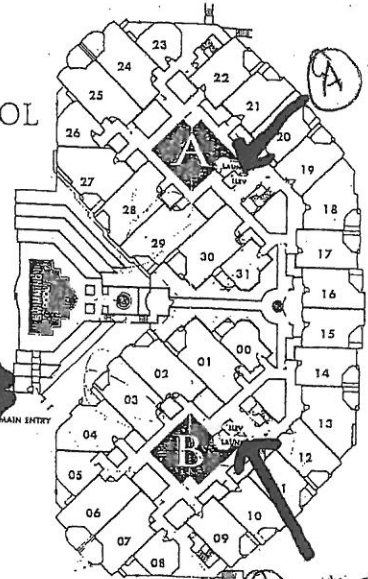

# TOSCANA

← TO NEWPORT BEACH

JAMBOREE BLVD.

TO 405 FREEWAY →

CITY LIGHTS

10 VIA RICASOL  
A & B QUAD

SUNSET

DUPONT DRIVE

SPA #1

Pool near NEWPORT on leave off

LIT TENNIS COURTS

PARKING ENTRANCE B #2

30 VIA LUCCA  
E & F QUAD

Pool #3 - Newport on leave off  
SPA #4

20 VIA LUCCA  
C & D QUAD

#9 Domestic  
#8 Pool

Leasing Office  
35 Via Lucca

VIA LUCCA

Management Office  
45 Via Lucca  
RESIDENT SERVICES OFFICE  
TOSCANA CLUB LOUNGE, MEDIA CENTER  
FITNESS CENTER, ACTIVITY DIRECTOR'S OFFICE

Pool #6  
Pool #7  
Pool #8  
SPA #8  
Main Pool