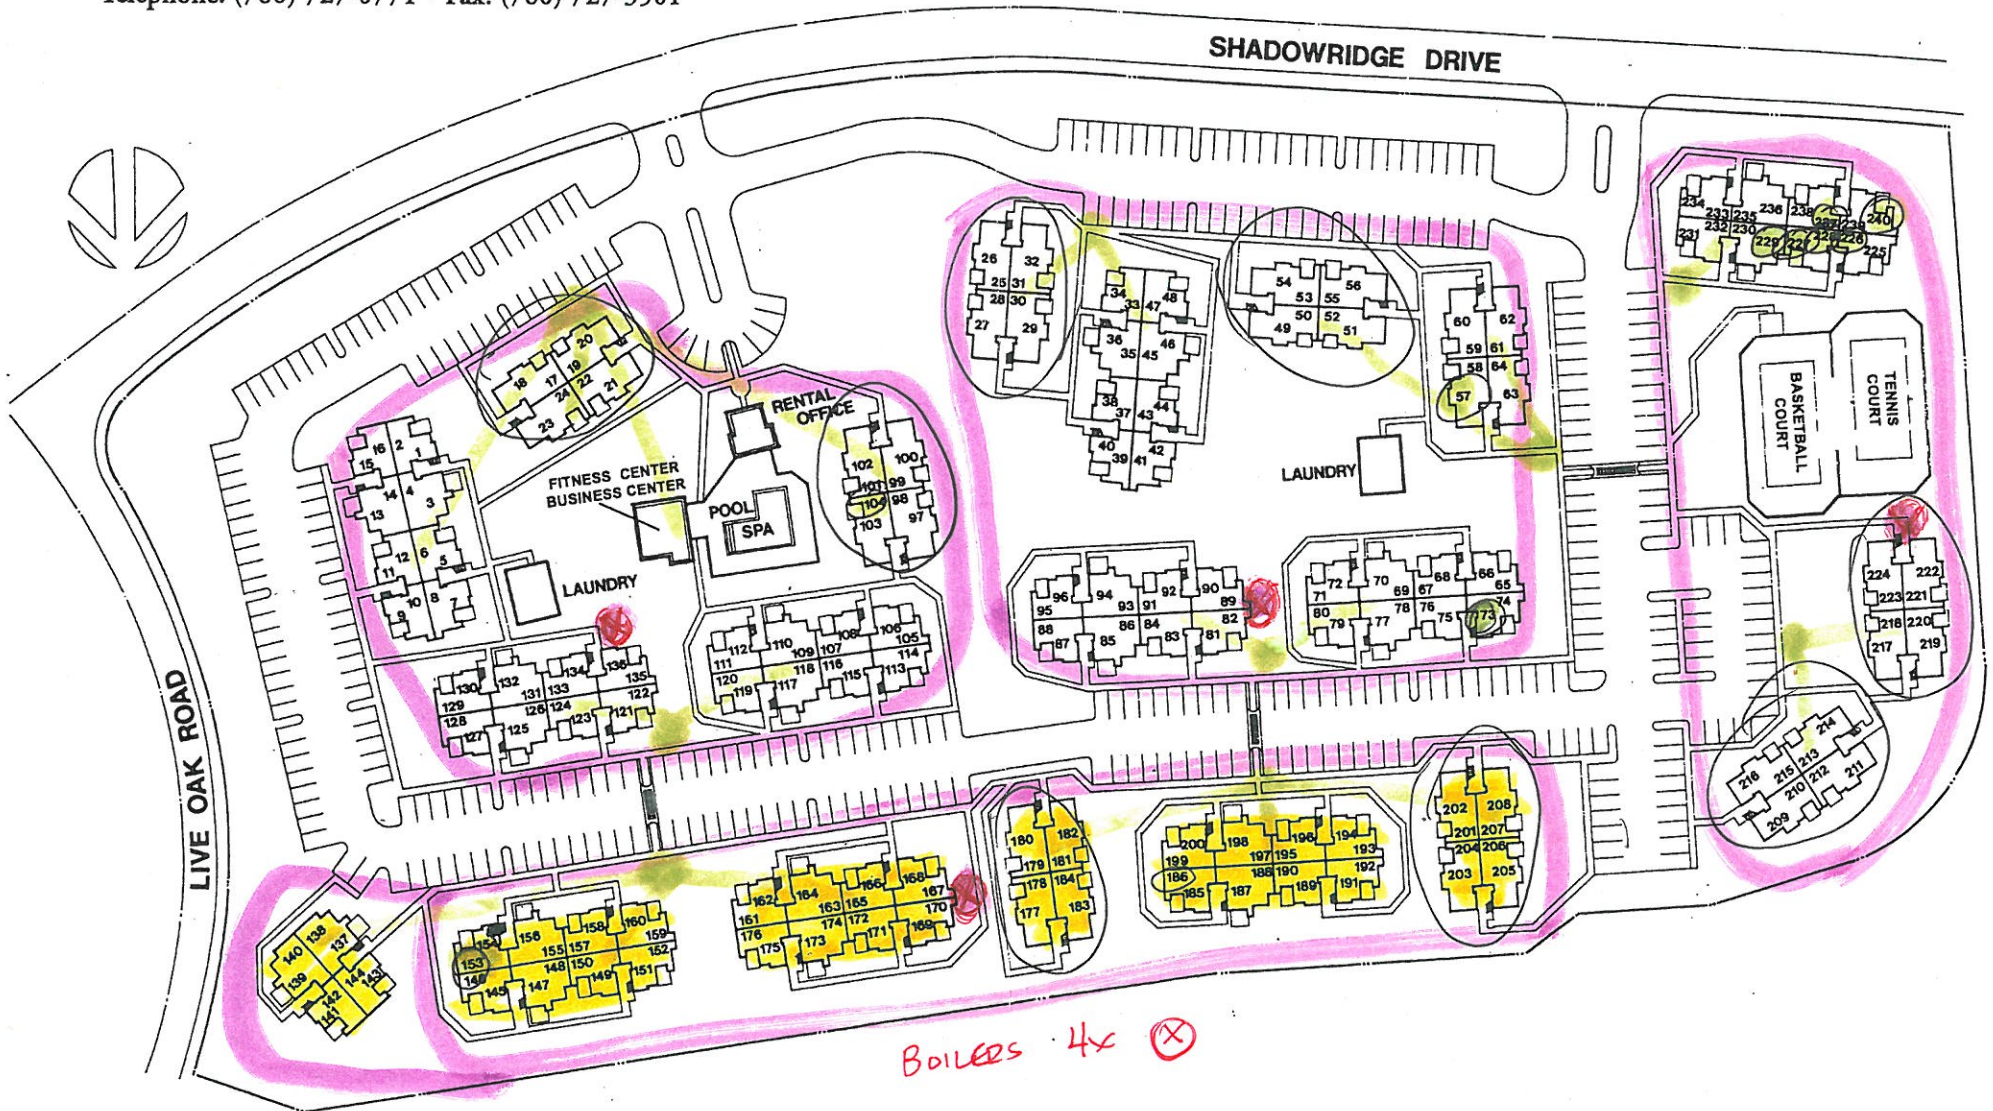

Shadowridge Woodbend

APARTMENT HOMES

1500 Shadowridge Drive • Vista, California 92083

Telephone: (760) 727-0771 • Fax: (760) 727-3501

EQUAL HOUSING OPPORTUNITY