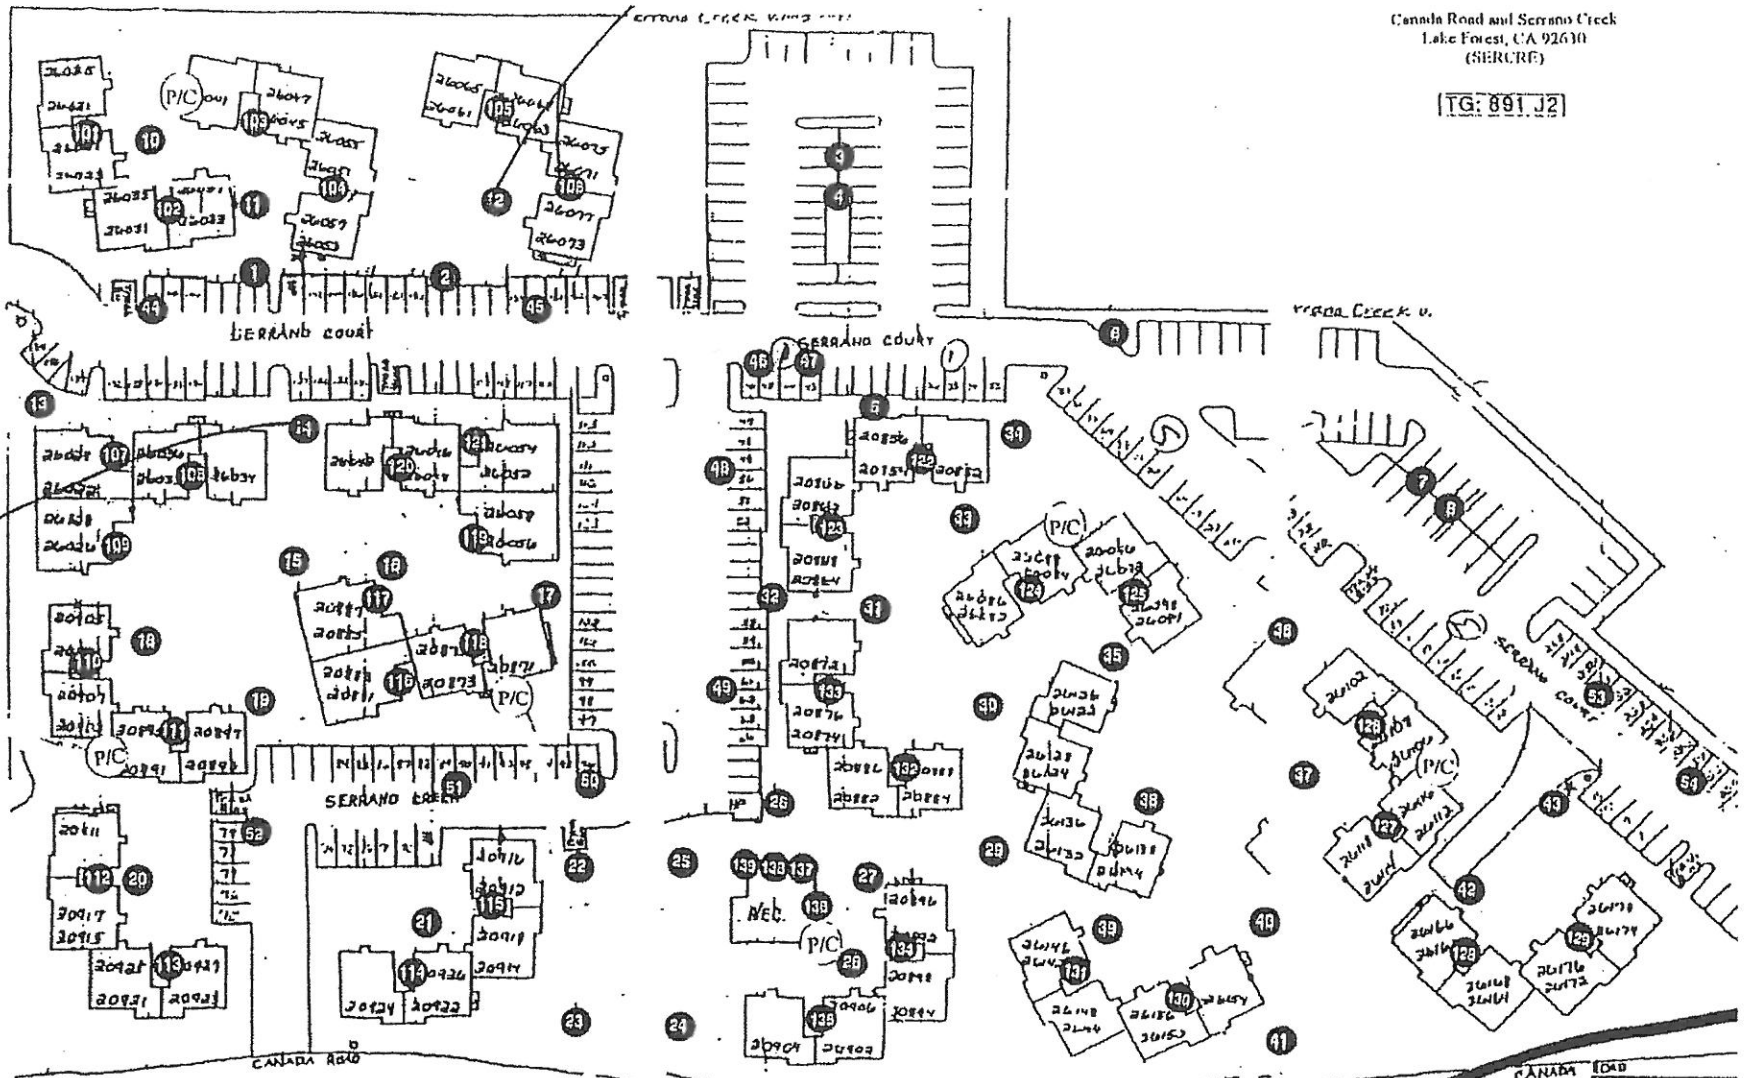

[TG: 891 J2]

REVISOR
C. W. L.
FOR SAMPLE

Serrano Creek

This map is the
Sundown I.