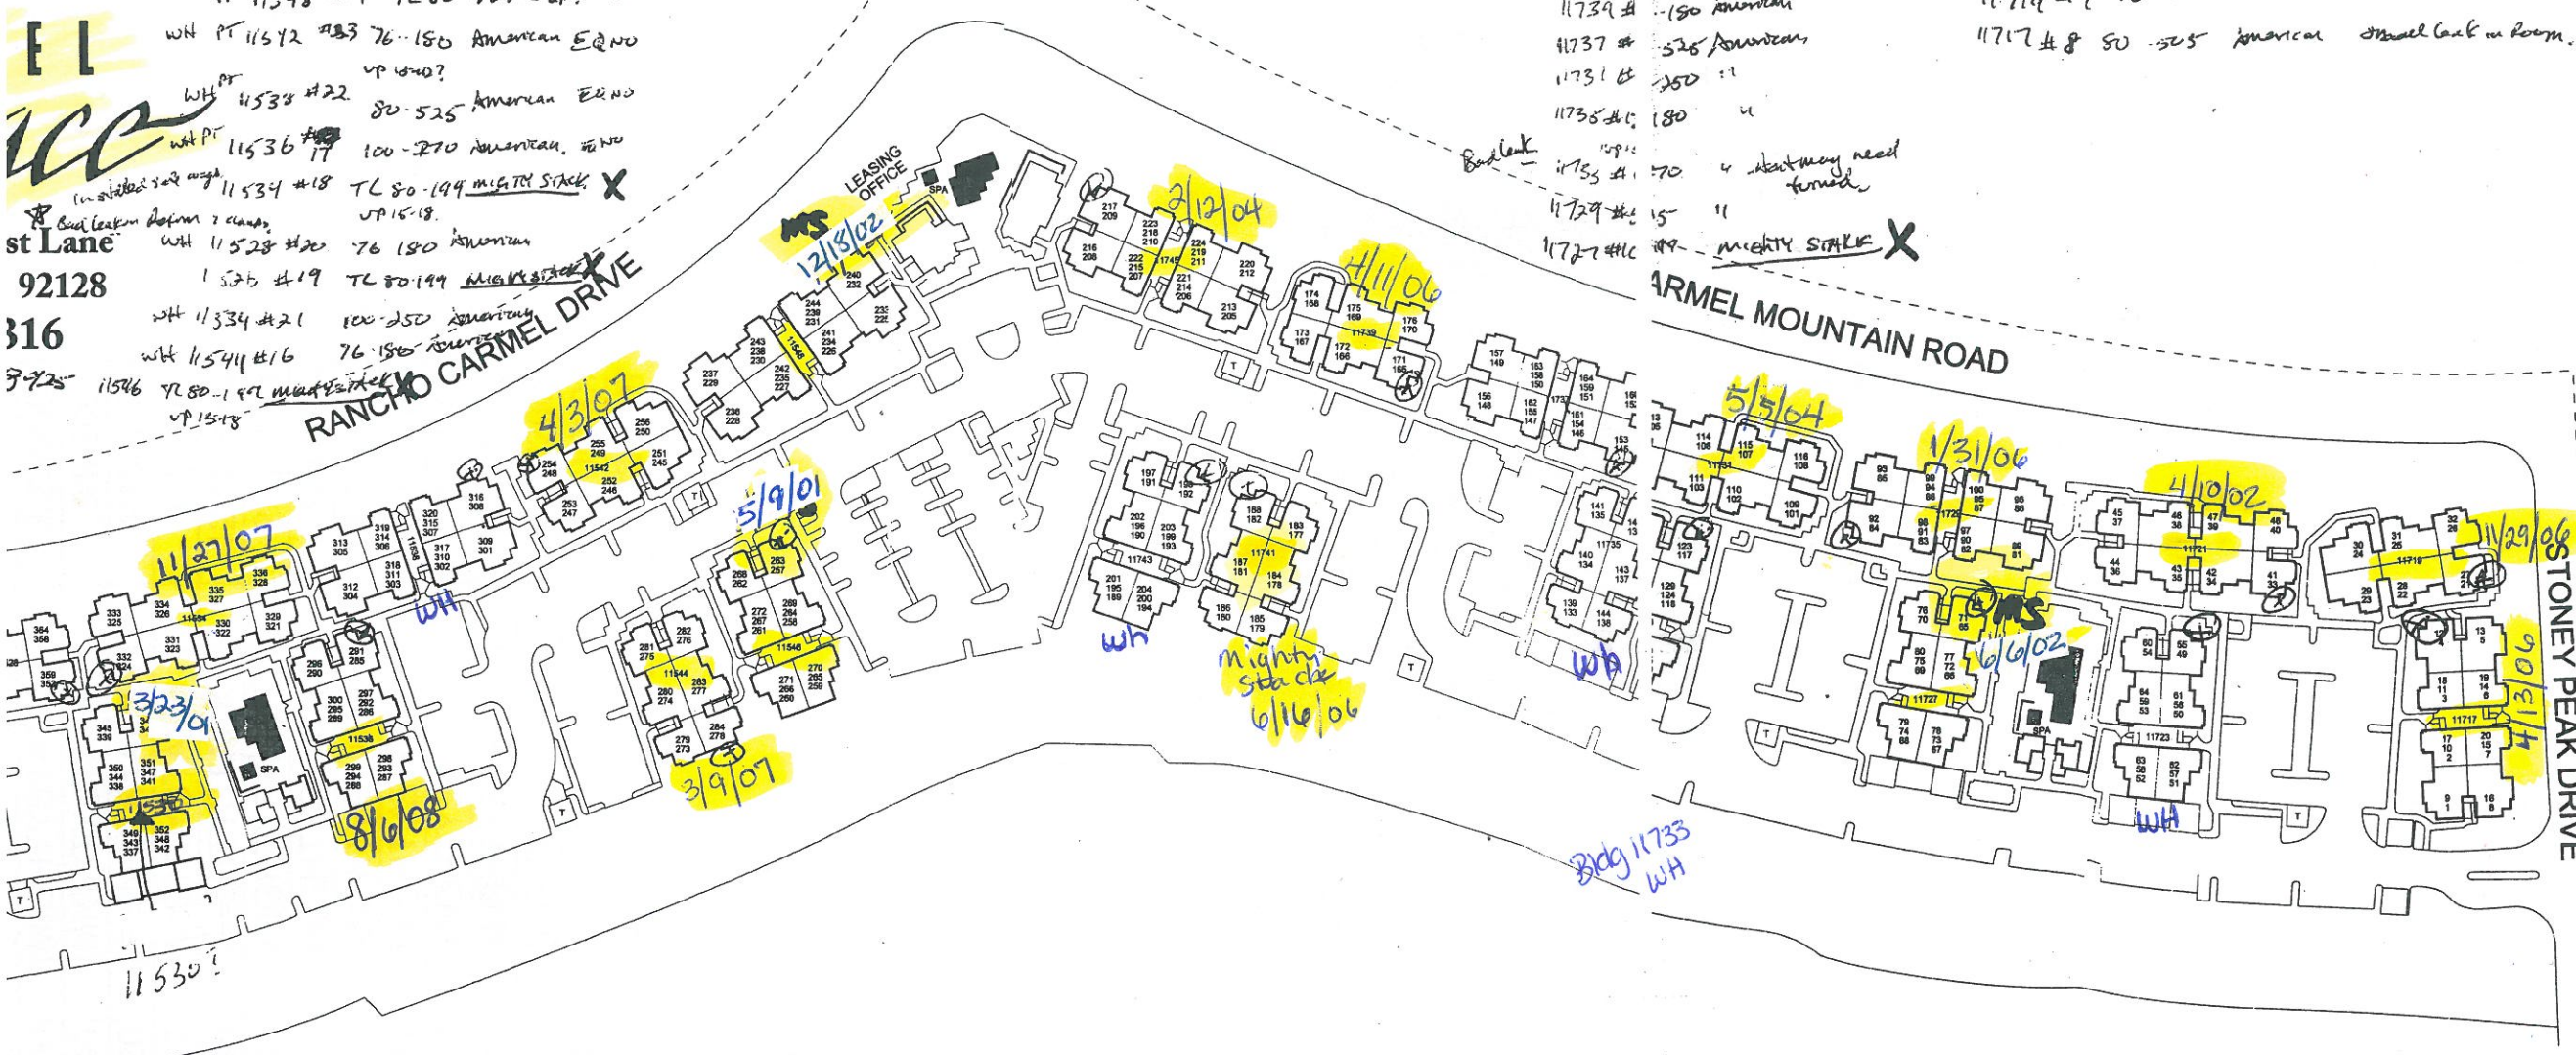

CARMEL TERRACE APARTMENT HOMES

11540 Windcrest Lane
San Diego, CA 92128
(858) 451-0316

5. MS
19. WH

CARMEL Terrace

11540 Windcrest Lane
San Diego, CA 92128
(858) 451-0316

Fax 858-451-8725

Crammed in
Small Room. 384 units
MIGHTY STACK
TL 80-194 - up? X
WH PT 11542 #24 76-180 American EQ NO
UP 15-18?
WH PT 11538 #22 80-525 American EQ NO
UP 15-18?
WH PT 11536 #17 100-270 American EQ NO
UP 15-18?
WH PT 11534 #18 TL 80-194 MIGHTY STACK X
UP 15-18?
WH PT 11528 #20 76-180 American EQ NO
UP 15-18?
WH PT 11525 #19 TL 80-194 MIGHTY STACK X
UP 15-18?
WH PT 11534 #21 100-250 American EQ NO
UP 15-18?
WH PT 11541 #16 76-180 American EQ NO
UP 15-18?

WH PT 11512 #23 76-180 American EQ NO

WH PT 11533 #22 80-525 American EQ NO

WH PT 11536 #17 100-270 American EQ NO

Installed 2nd story
11534 #18 TL 80-194 MIGHTY STACK X

Bad leak in down 2 floors
WH 11528 #20 76-180 American

92128 1525 #19 TL 80-194 MIGHTY STACK X

316 WH 11334 #21 100-250 American

7-725 11546 76-180 MIGHTY STACK X

UP 15-18

RANCHO CARMEL DRIVE

~~NO EQ STAIRS ON~~
11745 #1 80-525

PT comp.
#11743 #20 American
WH 11741 #180 American
11739 #180 American
11737 #525 American
11731 #250
11735 #180

11723 #9 100-250 American
11721 #6 100-250
11719 #7 76-180
11717 #8 80-525 American Small leak in room.

Bad leak
11753 #1 70
11729 #15
11727 #119 MIGHTY STACK X

ARMEL MOUNTAIN ROAD

STONEY PEAK DRIVE

CARMEL TERRACE BOILERS INSTALLED