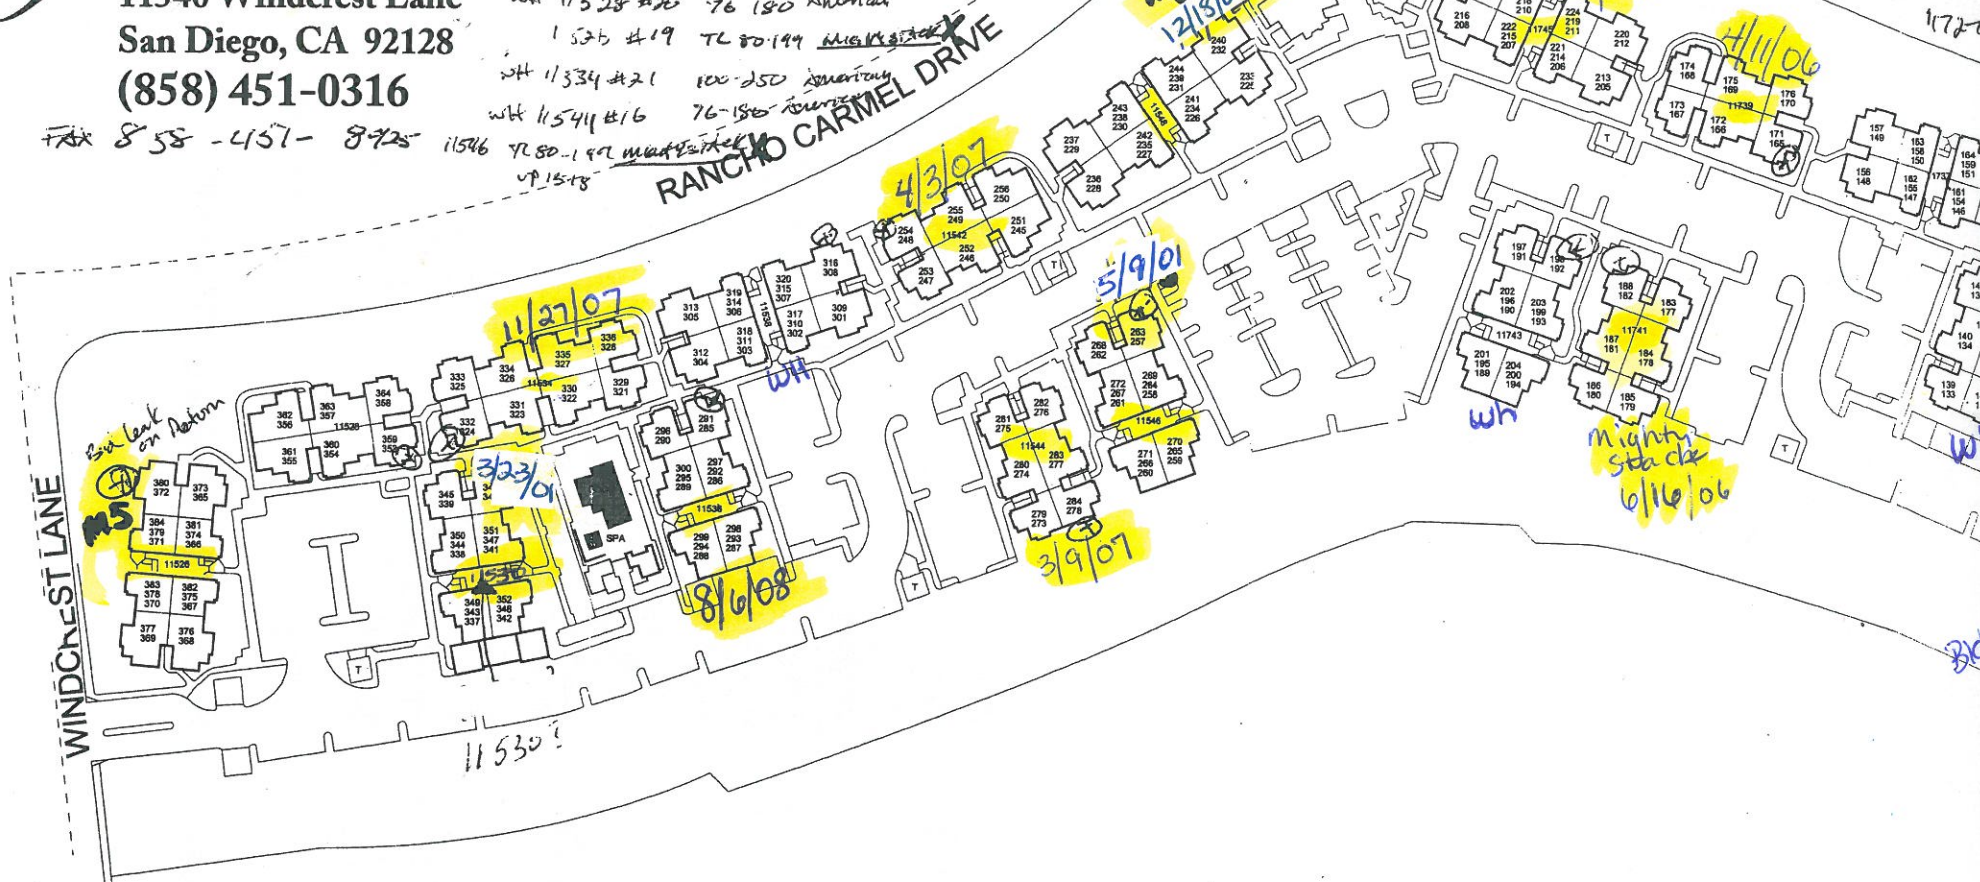

CARMEL TERRACE APARTMENT HOMES

11540 Windcrest Lane
San Diego, CA 92128
(858) 451-0316

5. MS
19. WH

CARMEL Terrace

11540 Windcrest Lane
San Diego, CA 92128
(858) 451-0316

Fax 858-451-8725

Crammed in
Small Room. 384 units
MIGHTY STACK
TL 80-194 - up? X
WH PT 11542 #24 76-180 American EQ NO
UP 15-18?
WH PT 11538 #22 80-525 American EQ NO
UP 15-18?
WH PT 11536 #17 100-270 American EQ NO
UP 15-18?
WH PT 11534 #18 TL 80-194 MIGHTY STACK X
UP 15-18?
WH PT 11528 #20 76-180 American EQ NO
UP 15-18?
WH PT 11525 #19 TL 80-194 MIGHTY STACK X
UP 15-18?
WH PT 11534 #21 100-250 American EQ NO
UP 15-18?
WH PT 11541 #16 76-180 American EQ NO
UP 15-18?

NO EQ STAIRS
11745 #1 80-525 WH 1174
WH 1174
1173
1173
11738
Bad Rent 11753
11729
11727

**MAKING
LIFE
EASY™**
EQUITY
RESIDENTIAL

EQUITYAPARTMENTS.COM

Crammed in
Small Room. 384 units

PT 11548 #24 TL 80-194 - up? X

WH PT 11512 #23 76-180 American EQ NO

WH PT 11533 #22 80-525 American EQ NO

WH PT 11536 #17 100-270 American EQ NO

Installed 2nd story
11534 #18 TL 80-194 MIGHTY STACK X

Bad leak in down 2 floors
WH 11528 #20 76-180 American

92128 1525 #19 TL 80-194 MIGHTY STACK X

316 WH 11334 #21 100-250 American

7-725 11546 76-180 MIGHTY STACK X

UP 15-18

RANCHO CARMEL DRIVE

~~NO EQ STAIRS ON~~
11745 #1 80-525

PT comp.
#11743 #20 American
WH 11741 #180 American
11739 #180 American
11737 #525 American
11731 #250
11735 #180